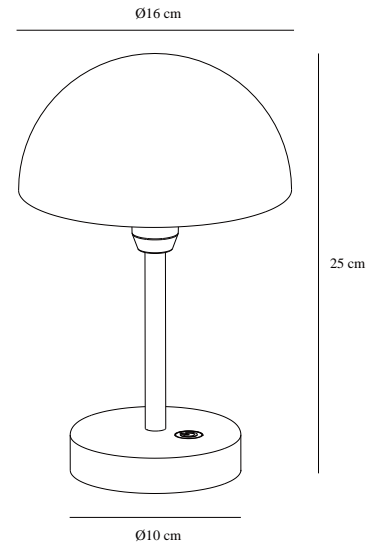

ELLEN TO-GO | BATTERY LIGHT | BEIGE

2418015009

nordlux®

Voltage (V): 3,7 Volt
IP degree: IP44
Class (Class 1, Class 2, Class 3):
Class 3 (12V)
Socket type: LED Module
Switch placement: On the base
Parallel connection: False

Primary material: Aluminium
Secondary material: Plastic
Colour of the cable: Black
Length of the cable (cm): 100
Surface material of the cable:
Plastic
Is the cable replaceable: False
Colour: Beige

Height (cm): 25
Shade Diameter (cm): 16
EAN: 5704924017490
TUN: 2366794
Item Number: 2418015009
Pcs Per Master Carton: 3
Sales Box Height (cm): 26
Sales Box Width(cm): 17

Sales Box Depth (cm): 17
Sales Box Volume m³ : 0.0075
Product net weight (kg): 0.68

Brightness of light (Lumen): 300
Colour temperature (Kelvin):
3000K
Ra-value : 80
Lifetime (hours): 30000
Battery lasting time for each
lumen: 300lm, 4h; 200lm, 6h;
100lm, 12h
Battery recharging 0%-100% (h):
3
Energy class: Exempt
Actual watt (W): 2.8

- Pleasant, downward-facing light • Long battery life • High lumen output with 3-step dimming
- Suitable for in- and outdoor use (IP44) • Charging dock included • 5-year LED guarantee

With references to minimalist and timeless Scandinavian design, Ellen fits beautifully into most surroundings. This portable "mini version" can be used both indoors and outdoors and can be dimmed in three steps to set the perfect mood. The battery can easily be charged by placing the lamp on the charging dock included.