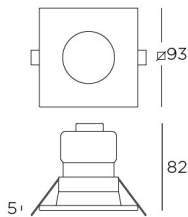

ARCCHIO

Art.-No.: 6109012

Description

Finish

White
Transparent
NA

Material

Polycarbonate
Aluminium
Methacrylate

IP65

Luminaire

Recessed: No
Warranty: 5 Years

Logistics

Energy Efficiency:
LED A++
EAN Code:
4251096570786

UGR	
	S=0.250
Ceiling/Cavity	0.7
Walls	0.5
Working Plane	0.2
Room dimensions	X=4H, Y=8H
UGR Crosswise	
UGR Endwise	