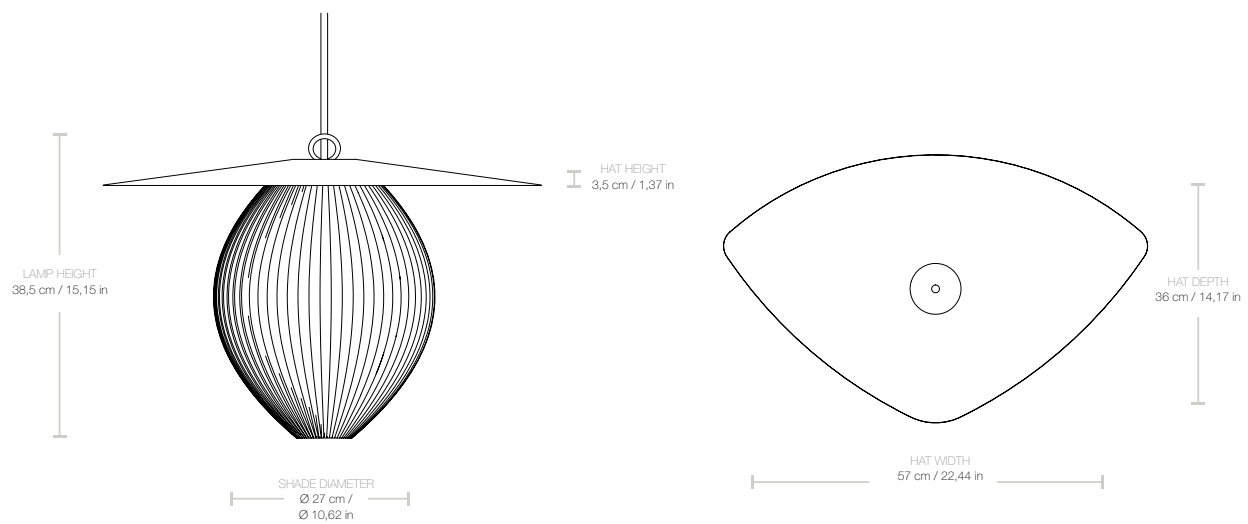

Satellite Pendant Outdoor - Ø27 (L), EU

Designed by Mathieu Matégot - 1953

ITEM NUMBER	Satellite Wall Lamp - Ø27 (L), Outdoor (Cream White Semi Matt)	10117680
	Satellite Wall Lamp - Ø27 (L), Outdoor (Mustard Gold Semi Matt)	10117681

LAMP WIDTH	57 cm
LAMP DEPTH	36 cm
LAMP HEIGHT	38,5 cm
SHADE DIAMETER	Ø 27 cm
HAT WIDTH	57 cm
HAT DEPTH	36 cm
HAT HEIGHT	3,5 cm
CORD LENGTH	400 cm

Weight

TOTAL WEIGHT	2,15 kg
--------------	---------

Packaging

NUMBER OF PARCELS	1
PACKAGING LENGTH	64 cm
PACKAGING WIDTH	42 cm
PACKAGING HEIGHT	40 cm
PACKAGING WEIGHT	1 kg
GROSS WEIGHT	3,15 kg

Electrical Specifications

BULB SOCKET	E27
RECOMMENDED BULB	5W LED 810 lm
VOLTAGE	240V
BULB INCLUDED	Yes