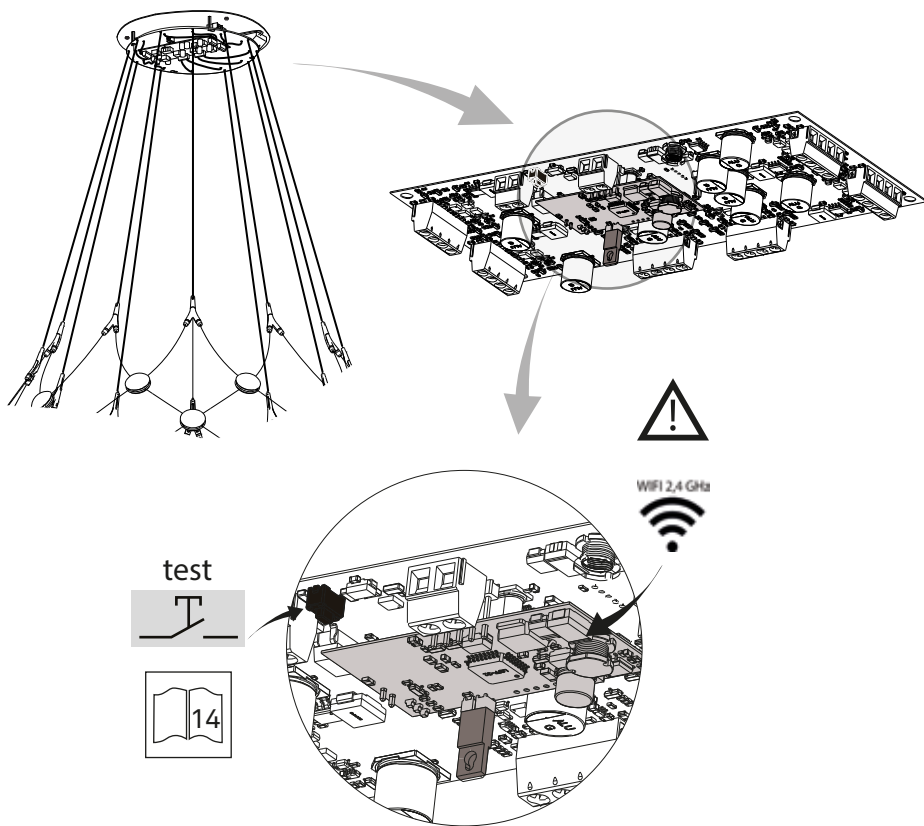

kg 5,6kg **lb** 12,3lb

1

A

APP
www.luceplan.com/products/mesh-wireless

1

B

APP
www.luceplan.com/products/mesh-wireless

2

Click!

2.1

2.2

2.3

2.4

3

L. = MAX 30 cm
(11.8")

4

APP
www.luceplan.com/products/mesh-wireless

5

6

D86KW081A...082A...083A...084A...085A
D86KW101A...102A...103A...104A...105A

www.luceplan.com

D860I0012