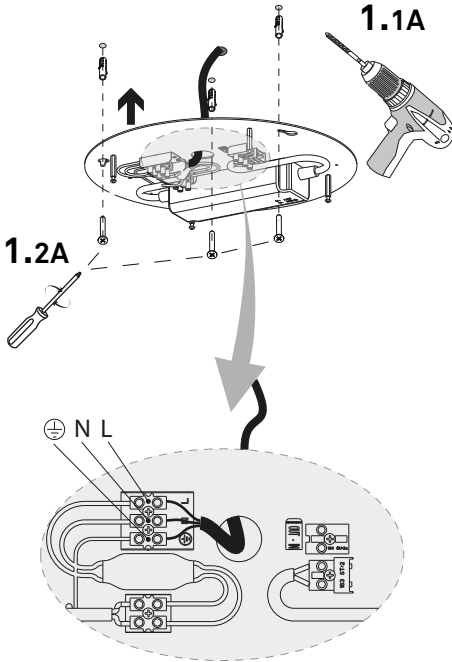

kg 5,6kg **lb** 12,3lb

1

A

APP
www.luceplan.com/products/mesh-wireless

1

B

APP
www.luceplan.com/products/mesh-wireless

2

Click!

2.1

2.2

2.3

2.4

3

L. = MAX 30 cm
(11.8")

4