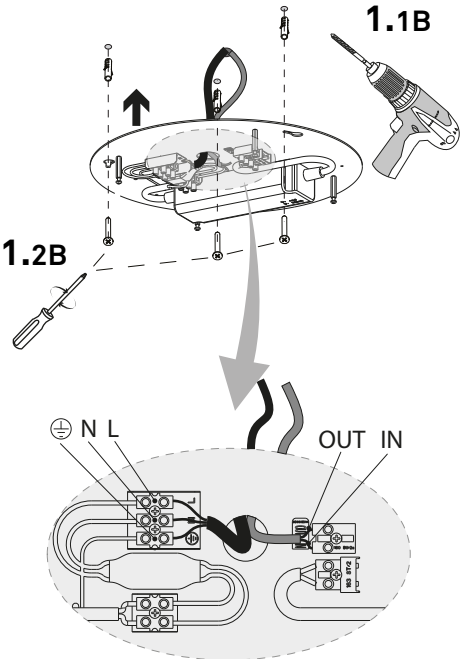

kg 5,6kg **lb** 12,3lb

1

A

APP
www.luceplan.com/products/mesh-wireless

1

B

APP
www.luceplan.com/products/mesh-wireless

2

Click!

2.1

2.2

2.3

2.4

3

L. = MAX 30 cm
(11.8")

4