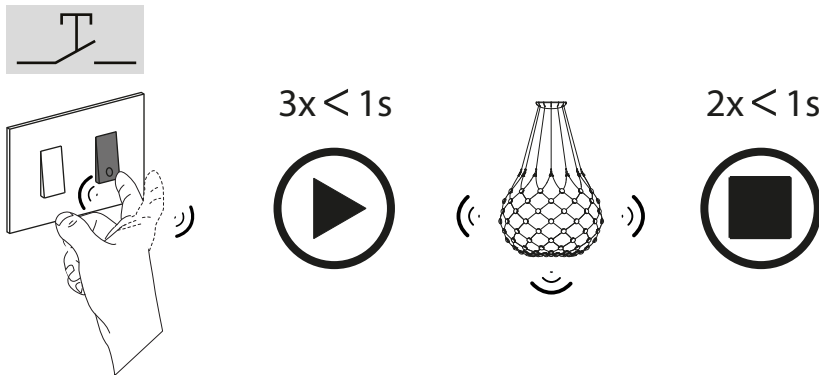

Click!

2.1

2.2

2.3

2.4

3

L. = MAX 30 cm
(11.8")

4

APP
www.luceplan.com/products/mesh-wireless

5

6

D86KW081A...082A...083A...084A...085A
D86KW101A...102A...103A...104A...105A

www.luceplan.com

D860I0012