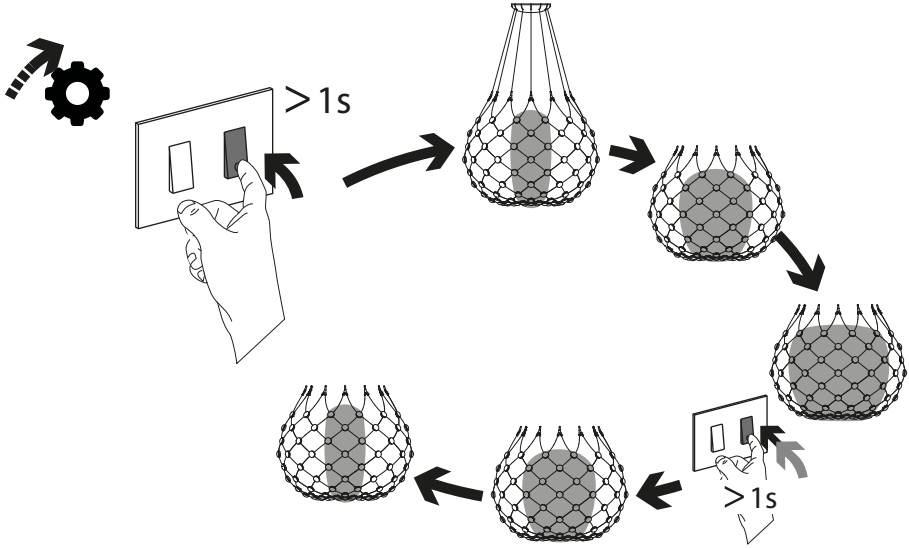

Click!

2.1

2.2

2.3

2.4

3

L. = MAX 30 cm
(11.8")

4

APP
www.luceplan.com/products/mesh-wireless

5

6

D86KW081A...082A...083A...084A...085A
D86KW101A...102A...103A...104A...105A

www.luceplan.com

D860I0012