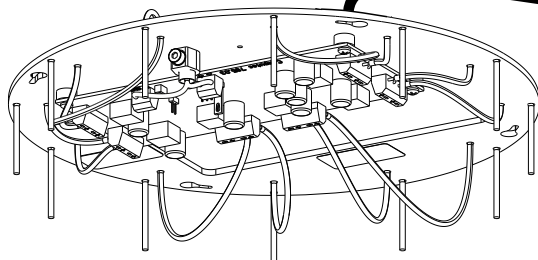

kg 5,6kg **lb** 12,3lb

1

A

APP
www.luceplan.com/products/mesh-wireless

1

B

APP
www.luceplan.com/products/mesh-wireless

2

Click!

2.1

2.2

2.3

2.4

3

L. = MAX 30 cm
(11.8")

4