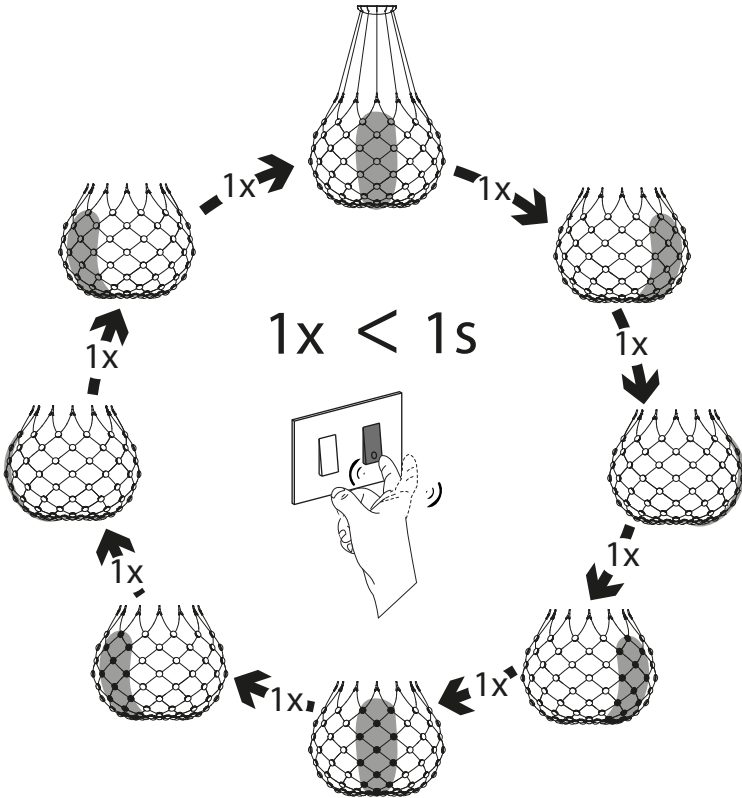

Click!

2.1

2.2

2.3

2.4

3

L. = MAX 30 cm
(11.8")

4

APP
www.luceplan.com/products/mesh-wireless

5

6

D86KW081A...082A...083A...084A...085A
D86KW101A...102A...103A...104A...105A

www.luceplan.com

D860I0012