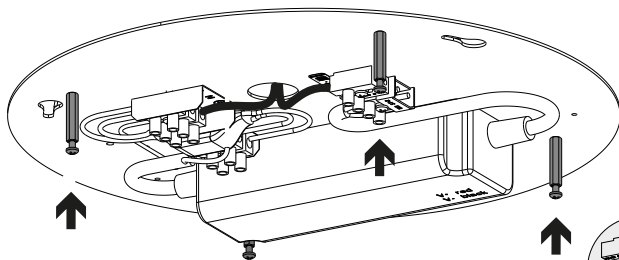

kg 5,6kg **lb** 12,3lb

1

A

APP
www.luceplan.com/products/mesh-wireless

1

B

APP
www.luceplan.com/products/mesh-wireless

2

Click!

2.1

2.2

2.3

2.4

3

L. = MAX 30 cm
(11.8")

4