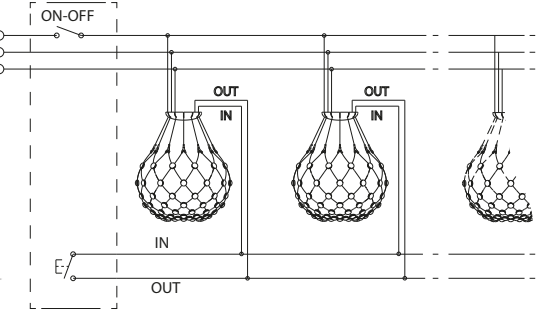

kg 5,6kg **lb** 12,3lb

1

A

APP
www.luceplan.com/products/mesh-wireless

1

B

APP
www.luceplan.com/products/mesh-wireless

2

Click!

2.1

2.2

2.3

2.4

3

L. = MAX 30 cm
(11.8")

4