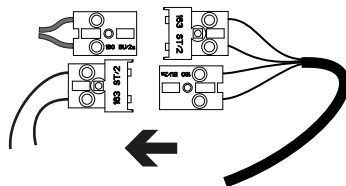

kg 5,6kg **lb** 12,3lb

1

A

APP
www.luceplan.com/products/mesh-wireless

1

B

APP
www.luceplan.com/products/mesh-wireless

2

Click!

2.1

2.2

2.3

2.4

3

L. = MAX 30 cm
(11.8")

4