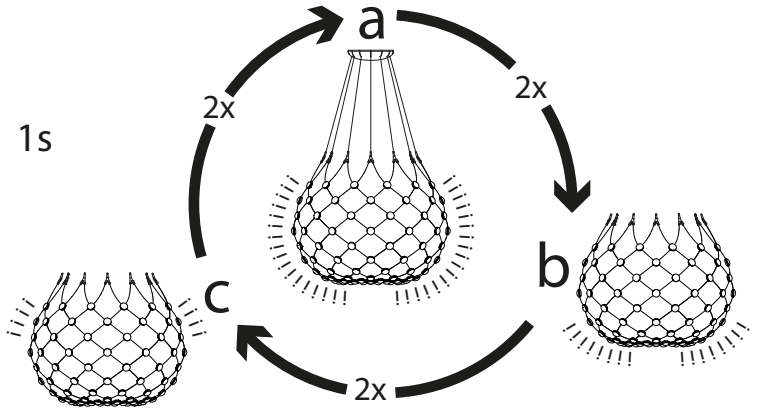

Click!

2.1

2.2

2.3

2.4

3

L. = MAX 30 cm
(11.8")

4

APP
www.luceplan.com/products/mesh-wireless

5

6

D86KW081A...082A...083A...084A...085A
D86KW101A...102A...103A...104A...105A

www.luceplan.com

D860I0012