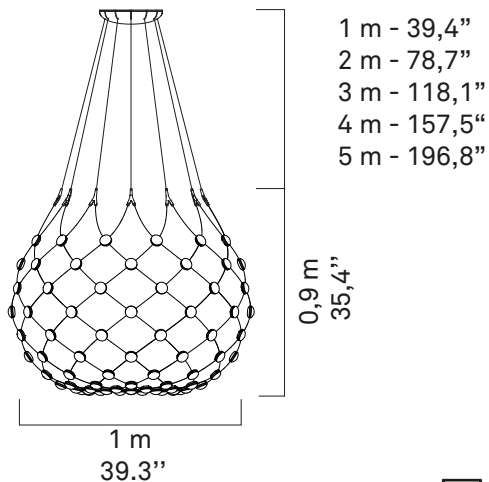

MESH

design Francisco Gomez Paz

**LUCE
PLAN**

D86KW..081A...082A...083A...084A...085A

D86KW..101A...102A...103A...104A...105A

Luceplan Mesh

NEW 2021 !!

Google Play
App Store

App minimum requirement

SSID

PSK

. , “ ° /

APP : www.luceplan.com/products/mesh-wireless

MESH MASTER *****

luceplan

D86

D86KW101A
D86KW102A
D86KW103A
D86KW104A
D86KW105A

D86KW081A
D86KW082A
D86KW083A
D86KW084A
D86KW085A

- D86KW101A
- D86KW102A
- D86KW103A
- D86KW104A
- D86KW105A

kg 7kg **lb** 15,4lb

- D86KW081A
- D86KW082A
- D86KW083A
- D86KW084A
- D86KW085A

Click!

2.1

2.2

2.3

2.4

3

L. = MAX 30 cm
(11.8")

4