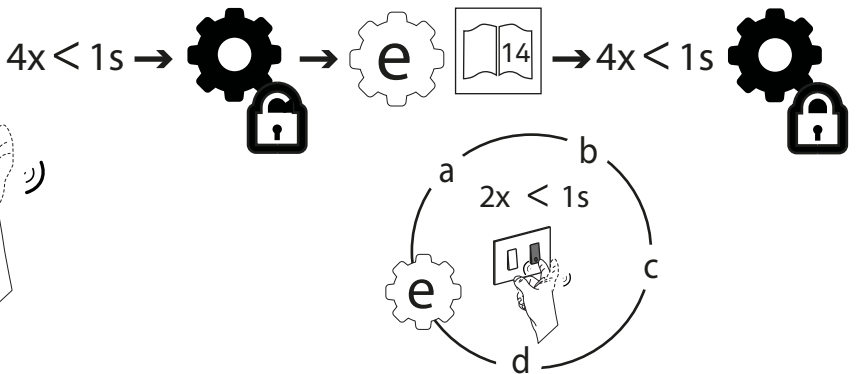

Click!

2.1

2.2

2.3

2.4

3

L. = MAX 30 cm
(11.8")

4

APP
www.luceplan.com/products/mesh-wireless

5

6

D86KW081A...082A...083A...084A...085A
D86KW101A...102A...103A...104A...105A

www.luceplan.com

D860I0012