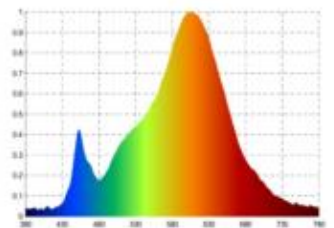

Datasheet
4541301

Akku-Tischleuchte Nudrop mini 210mm schneeweiß

Likeable extravagance: If the Sigor Nudrop did not give light, it would also pass as a sculpture or design object. With its organically curved shape and its sympathetic colors, it sets original accents in any interior. Powerful: Despite its compact form, it has enormous luminosity, with which it puts much larger lamps in its shadow. Versatile: thanks to its compact dimensions, the Nudrop fits anywhere, where there is little space: whether at a bistro table, at a fine meal with friends or when traveling in a hotel room. Stable: Narrow head, wide footprint: With the battery integrated battery in the base, the Nudrop has a secure footing everywhere.

Dimmable: yes

Recommended dimmer: www.sigor.de/dimmerliste

133 lm	luminous flux [lm]
1,80 Watt	rated power
2200/2700 K	colour temperature
Ra>85	colour rendering
5 sdcm	colour consistency
45°	beam angle
schneeweiß	Colour housing
IP54	type of protection
-20° - 40°C	temperature range in operation
	power factor
3,7 V AC	voltage
Hz	operating frequency
1000 mA	current
2 kWh/1000h	energy consumption
<1,0 s	warm-up time up to 60% of the full light output
<0.5 s	starting time
Ø 54.000 h	nominal life time
L70B50	rated life time L70/B50
0.7	lumen maintenance factor at the end of the nominal life

Spectral power distribution
in the range 180 - 800 nm

4541301

Akku-Tischleuchte Nudrop mini 210mm schneeweiß

Manual:

https://shop.sigor.de/media/pdf/4541301_manual.pdf

as of: 06.02.2024

Page: 2