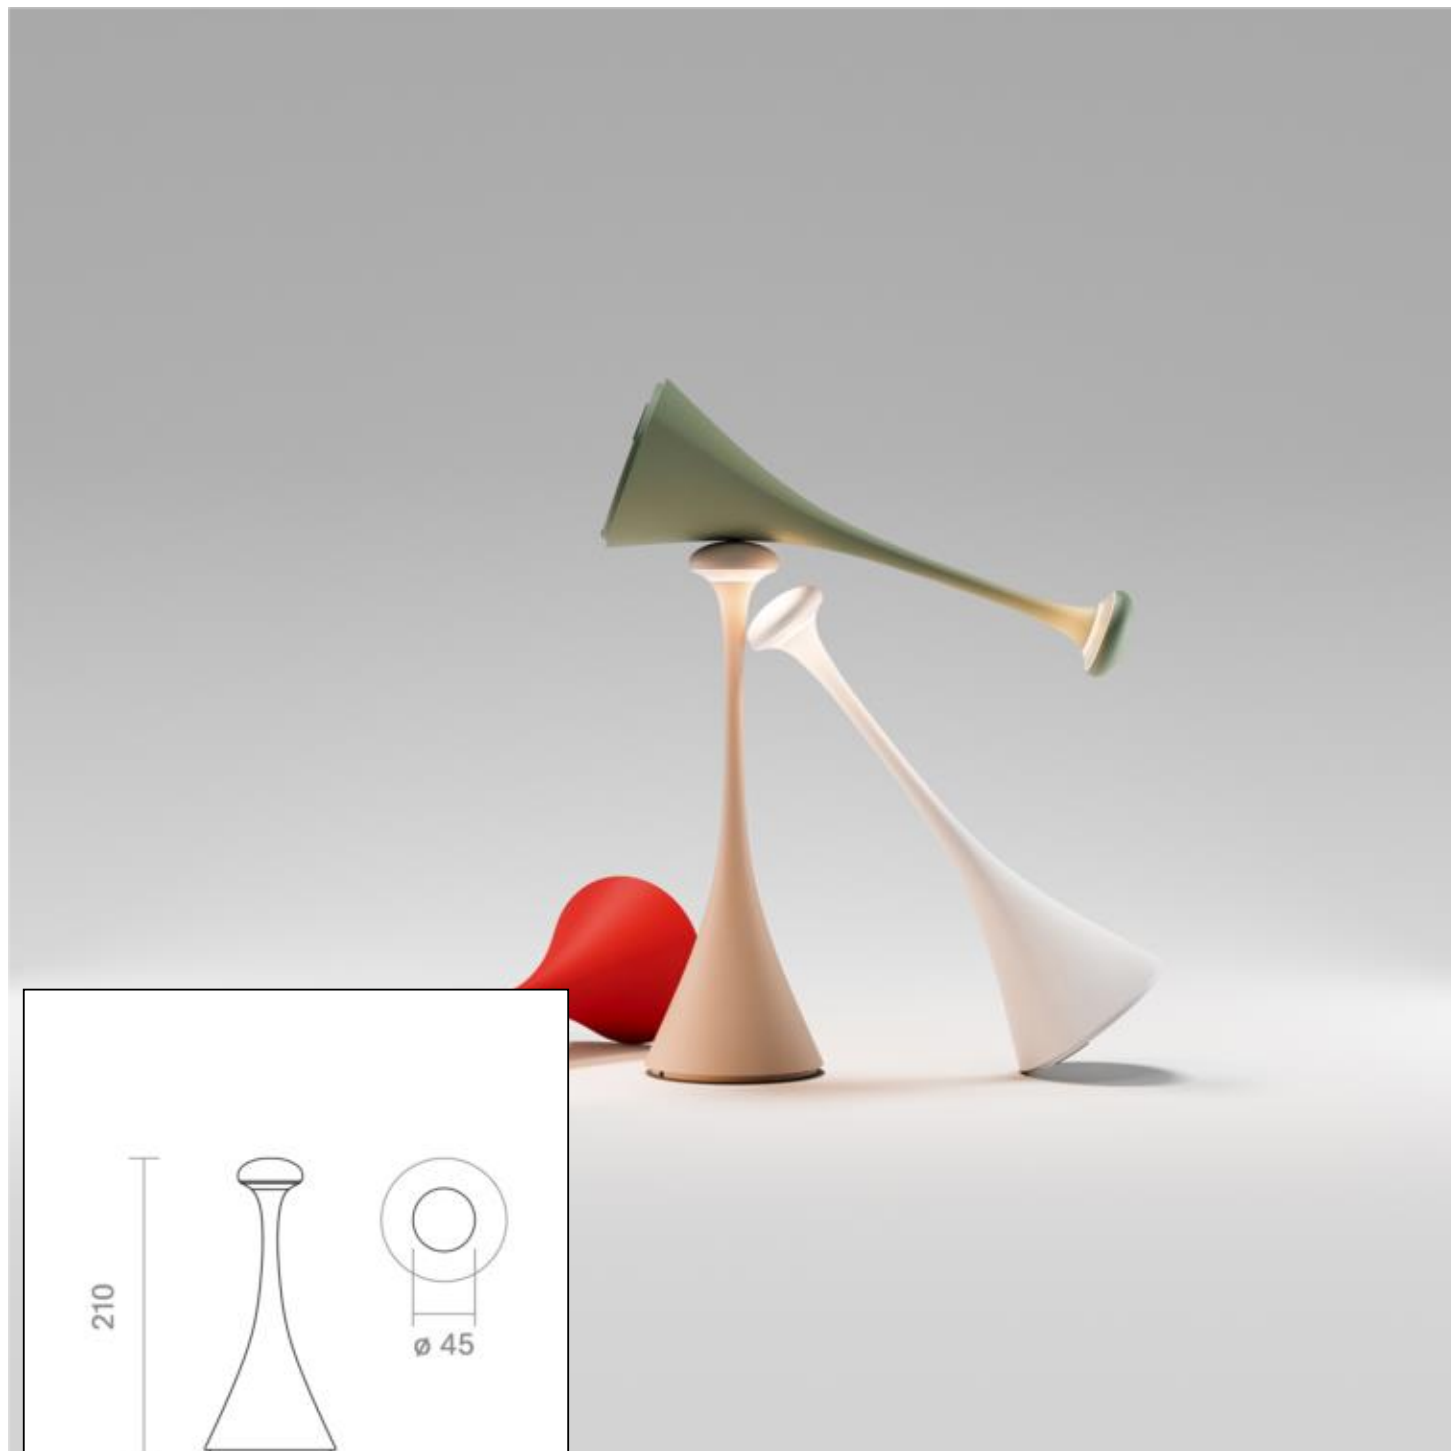

Datasheet
4541301

Akku-Tischleuchte Nudrop mini 210mm schneeweiß

Likeable extravagance: If the Sigor Nudrop did not give light, it would also pass as a sculpture or design object. With its organically curved shape and its sympathetic colors, it sets original accents in any interior. Powerful: Despite its compact form, it has enormous luminosity, with which it puts much larger lamps in its shadow. Versatile: thanks to its compact dimensions, the Nudrop fits anywhere, where there is little space: whether at a bistro table, at a fine meal with friends or when traveling in a hotel room. Stable: Narrow head, wide footprint: With the battery integrated battery in the base, the Nudrop has a secure footing everywhere.

Dimmable: yes

Recommended dimmer: www.sigor.de/dimmerliste

133 lm	luminous flux [lm]
1,80 Watt	rated power
2200/2700 K	colour temperature
Ra>85	colour rendering
5 sdcm	colour consistency
45°	beam angle
schneeweiß	Colour housing
IP54	type of protection
-20° - 40°C	temperature range in operation
	power factor
3,7 V AC	voltage
Hz	operating frequency
1000 mA	current
2 kWh/1000h	energy consumption
<1,0 s	warm-up time up to 60% of the full light output
<0.5 s	starting time
Ø 54.000 h	nominal life time
L70B50	rated life time L70/B50
0.7	lumen maintenance factor at the end of the nominal life

Spectral power distribution
in the range 180 - 800 nm

4541301

Akku-Tischleuchte Nudrop mini 210mm schneeweiß

Manual:

https://shop.sigor.de/media/pdf/4541301_manual.pdf

as of: 06.02.2024

Page: 2