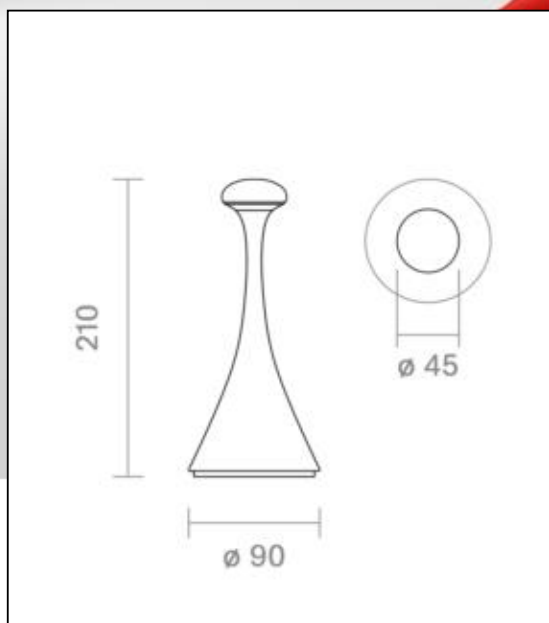

Datasheet
4541301

Akku-Tischleuchte Nudrop mini 210mm schneeweiß

Likeable extravagance: If the Sigor Nudrop did not give light, it would also pass as a sculpture or design object. With its organically curved shape and its sympathetic colors, it sets original accents in any interior. Powerful: Despite its compact form, it has enormous luminosity, with which it puts much larger lamps in its shadow. Versatile: thanks to its compact dimensions, the Nudrop fits anywhere, where there is little space: whether at a bistro table, at a fine meal with friends or when traveling in a hotel room. Stable: Narrow head, wide footprint: With the battery integrated battery in the base, the Nudrop has a secure footing everywhere.

Dimmable: yes

Recommended dimmer: www.sigor.de/dimmerliste

133 lm	luminous flux [lm]
1,80 Watt	rated power
2200/2700 K	colour temperature
Ra>85	colour rendering
5 sdcm	colour consistency
45°	beam angle
schneeweiß	Colour housing
IP54	type of protection
-20° - 40°C	temperature range in operation
	power factor
3,7 V AC	voltage
Hz	operating frequency
1000 mA	current
2 kWh/1000h	energy consumption
<1,0 s	warm-up time up to 60% of the full light output
<0.5 s	starting time
Ø 54.000 h	nominal life time
L70B50	rated life time L70/B50
0.7	lumen maintenance factor at the end of the nominal life

Spectral power distribution
in the range 180 - 800 nm

4541301

Akku-Tischleuchte Nudrop mini 210mm schneeweiß

Manual:

https://shop.sigor.de/media/pdf/4541301_manual.pdf

as of: 06.02.2024

Page: 2