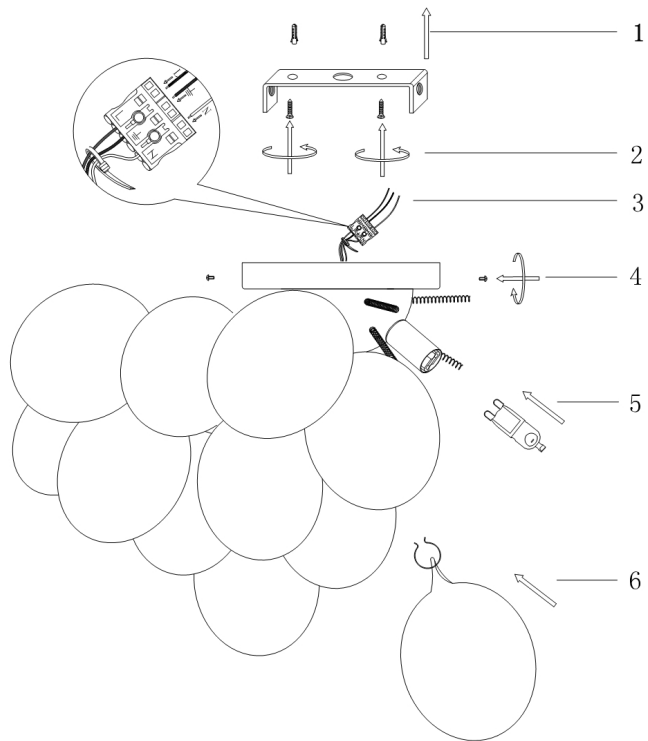

Instruction

Collection: MODERN
Series: BALBO
Model: MOD112CL-08G
Ceiling

- Ceiling

8 x G9 (28W)

MAYTONI
DECORATIVE LIGHTING

www.maytoni.de