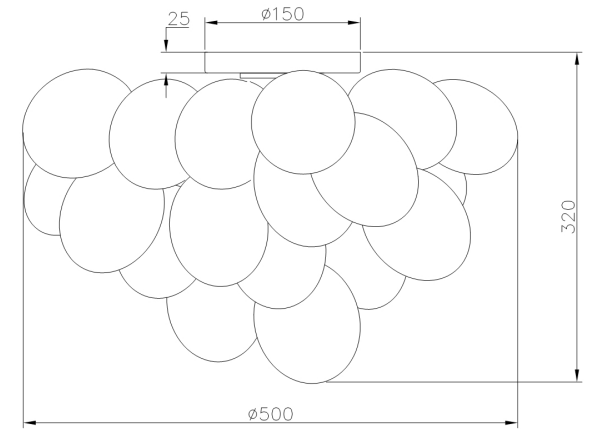

Instruction

Collection: MODERN
Series: BALBO
Model: MOD112CL-08G
Ceiling

- Ceiling

8 x G9 (28W)

MAYTONI
DECORATIVE LIGHTING

www.maytoni.de