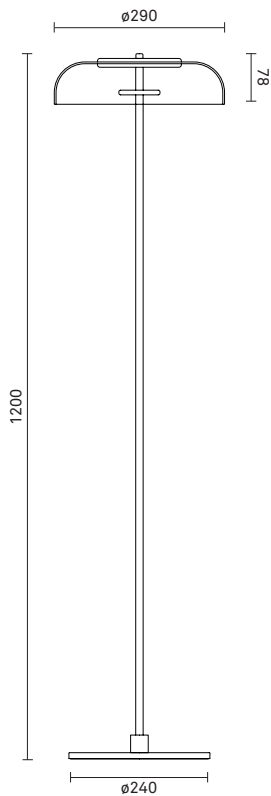

NUURA

BLOSSI FLOOR ϕ 29

Design: Sofie Refer, 2018. EU-model.

Blossi Floor in mouth-blown Clear glass and Nordic Gold finish.

Inspired by the golden light during the Nordic fall, Blossi Collection is designed to give an indirect and soft light.

Blossi Floor ϕ 29 brings a warm and cosy light to both livingrooms and corner spaces.

Blossi collection:

The Blossi collection include the following products:

- **Blossi 1:** Nordic Gold, Clear Glass
- **Blossi Wall/Ceiling:** Nordic Gold, Opal White/Clear Glass
- **Blossi Table:** Nordic Gold/ Black, Opal White/Clear Glass
- **Blossi Table In-Set:** Nordic Gold/ Black, Opal White/Clear Glass
- **Blossi Floor ϕ 23:** Nordic Gold, Clear Glass
- **Blossi Floor ϕ 29:** Nordic Gold/ Black, Opal White/Clear Glass
- **Blossi 8:** Nordic Gold, Clear Glass

NUURA

TECHNICAL INFO

Product no.: 02590121

Type: Floor Light - Indoor

Colour:

Glass: Clear
Metal: Nordic Gold
Cable: Black

Materials:

Powder coated metal
Mouth-blown glass
Fabric covered cable

Dimensions:

∅290mm x 1200mm
Fabric cable - Length: 2000mm

Product weight:

Product: 5329 g

Packaging:

Dimensions: L: 1311mm x W: 322mm x H: 330mm
Weight: 2285 g
Total weight incl. product: 7614 g
Number of parcels: 1
Material: Brown cardboard.