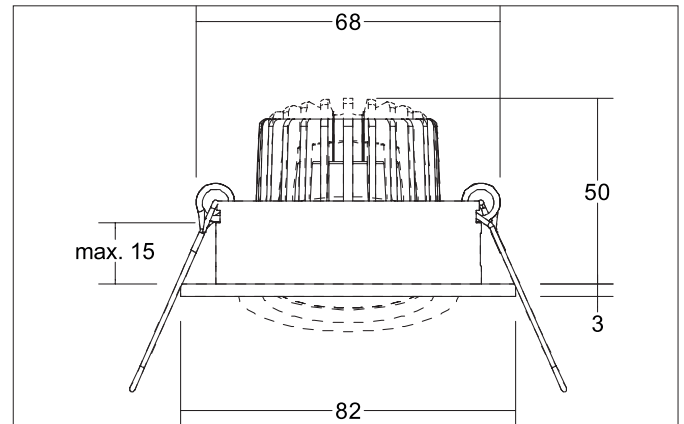

**TIRREL-R LED recessed spot set, trailing-edge phase dimmable**

Article no. 39143633

Light.  
For Generations.**Tender**

LED recessed spot set, trailing-edge phase dimmable, Round. Toolless ceiling installation by installation springs. Ceiling cut-out  $\varnothing$  68 mm, Installation depth 50 mm, Outer diameter 82 mm, Weight 0,176 kg, Reflector silver with rotationssymmetrical, deep, wide distributed light intensity. optimal light distribution due to a glass transparent cover. Luminous flux 680 lm, Power 1 x 6 W, Light colour warm white, Correlated color temperature (CCT) 3.000 K, Colour rendering index CRI > 80, Housing material: Aluminium / Glass / Plastic, Colour: Champagne, Permissible ambient temperature ( $t_a$ ): -20 °C - +25 °C, Protection class (EN 61140): II, Degree of protection (DIN EN 60529): IP20, .With electronic driver, Trailing-edge phase dimmable.

**Product Benefits**

- LED recessed spot in round design made of solid aluminum.
  - with LED module 6 W (3,000 K) and dimmable converter phase section.
- Ceiling cutout 68 mm, diameter 82 mm, installation depth 50 mm, IP20.
- Pivoting range 25°.
- Large color variation. Without visible snap ring.
- Classic, formally restrained design.
- In the same optics also in GX5,3 or GU10 version and as dimmable DALI set and as a loudspeaker.
- In addition, in the same surface structure and in the same color also available in square version.

**TIRREL-R LED recessed spot set, trailing-edge phase dimmable**

Article no. 39143633

Light.  
For Generations.

Article data	
Article no.	39143633
GTIN	4251433950455
Series name	TIRREL-R
Short description	LED recessed spot set, trailing-edge phase dimmable
Material	Aluminium / Glass / Plastic
Colour	Champagne
Type of surface	Matt
Shape	Round
Outer diameter	82 mm
Built-in diameter	68 mm
Installation depth	50 mm
Hight	3 mm
Weight	0.176 kg