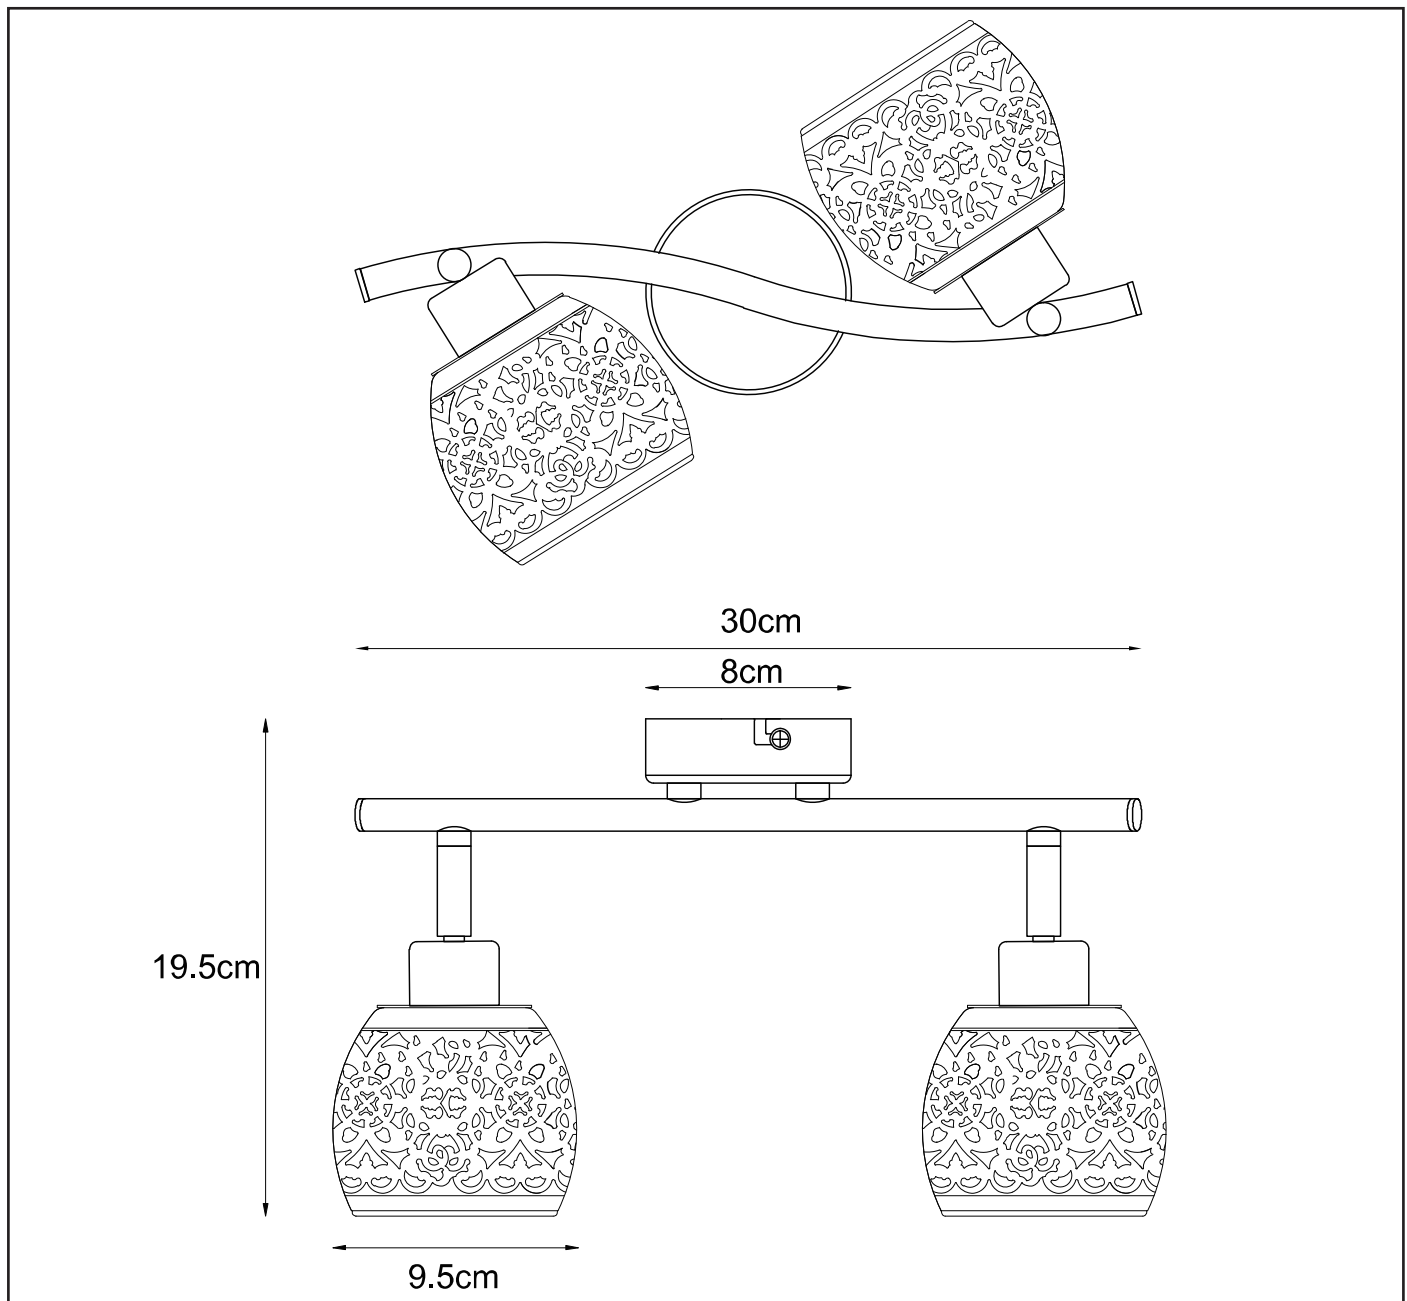

LUCIDE

GENERAL SPECIFICATIONS

item number : 46904/02/31
EAN code : 5411212460400

TAHAR

**RECOMMENDED LUCIDE
LIGHT SOURCE**

49026/03/31

Light source dimmable : Yes
Light source incl. : No

General

Dimensions LxWxH : 30cm x 9.5 cm x 19.5 cm
Height minimum : 15 cm
Height maximum : 19.5 cm
Dimensions shade LxWxH : 9.5 cm x 9.5 cm x 8.5 cm
Main material : Metal
Ceiling rose material : Metal
Color : White + Chrome
Style : Modern
Shape : Round
Weight : 0.52 kgs
Warranty : 2 years

Product specifications

Dimmable : Yes
Light direction : Front and 2 Sides
Adjustable in height : Adjustable In Height
(After Installation)
Directional : Yes
Cable : No
Cable length : -
Sensor : Without Sensor
Control : Light Switch Control
IP-Class : 20
Electric class : 1
Light source including ? : No
Lamp socket : G9
Light source number : 2
Power requirements : 220-240V~50Hz
Bulb type & maximum wattage : G9 - max.28W

For more specifications of this product please visit
www.lucide.com

TAHAR

Item number : 46904/02/31
EAN code : 5411212460400

For more specifications, dimensions please visit
www.lucide.com

LUCIDE

INSTALLATION DRAWING SPECIFICATIONS