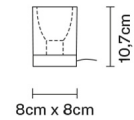

**CUBETTO**  
**D28B0100**

*Pamio Design*

**Dimensions**

**Description**

Table lamp with glass diffuser made of crystal, sandblasted inside. Polished chrome-plated metal structure.

**Voltage**

220-240V

**Socket**

**Available structure colours**

Chrome

**Not included accessories**

Bulb

**In the same family**

**Weight Lamp**

Net: 1.28 kg

**Packaging**

Gross weight: 1.35 kg  
Volume: 0.004 m<sup>3</sup>  
Number of boxes: 1

**Specs**

IP20