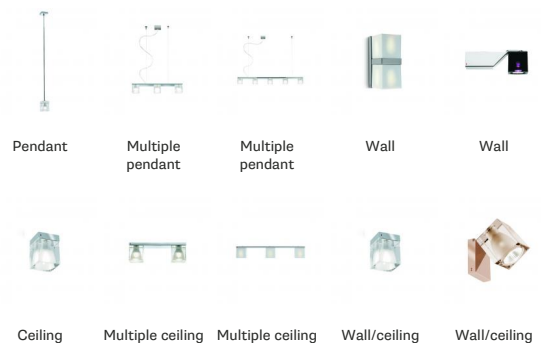

**CUBETTO**  
**D28B0100**

*Pamio Design*

**Dimensions**

**Description**

Table lamp with glass diffuser made of crystal, sandblasted inside. Polished chrome-plated metal structure.

**Voltage**

220-240V

**Socket**

1xE14

**Material**

Crystal glass - Metal

**Light source and alternative bulbs**

cod. A10111C01

E14 1x5W - LED  
Max Watt. 50W

**Available diffuser colours**

Transparent

**Available structure colours**

Chrome

**Not included accessories**

Bulb

**In the same family**

**Weight Lamp**

Net: 1.28 kg

**Packaging**