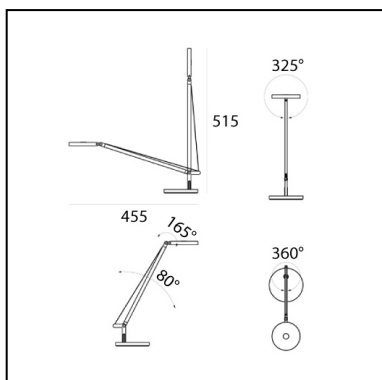

LUMINAIRE

- Watt: **6W**
- Spannung (V): **100-240V**
- Lichtstrom (lm): **257lm**
- CCT: **3000K**
- Efficiency: **49%**
- Efficacy: **42.82lm/W**
- CRI: **90**
- Dimmer Typology: **Microswitch Dimmer**

BESCHREIBUNG

Demetra micro, in the table and wall version with arm, offers the same freedom of the traditional version, i.e. utmost flexibility in directing light across space. While its power and flow are just slightly reduced compared to the classical version, it has all the same pluses in terms of operation and lighting performance. warm light tone very high Cri 90 light quality maximum performance Dimmable with microswitch located on the appliance's head, it emits warm light with a very high colour yield (Cri 90) Its dimension is therefore minimized to fit into the smallest spaces and to expand the range of potential applications of the entire Demetra family, ideal for work and hospitality locations, as well as for home use.

ARTIKELNUMMER: 1747050A

FUNKTIONEN

- Artikelnummer: **1747050A**
- Farbe: **Opaque Black**
- Installation: **Tischleuchte**
- Material: **aluminium, technopolymer, zamak**
- Serie: **Design Collection**
- Anwendungsbereich: **Innenbeleuchtung**
- Lichtverteilung: **Direct**
- design: **Naoto Fukasawa**

DIMENSION

- Länge: **cm 13**
- Breite: **cm 12**
- Höhe: **cm 14**
- Breite: **cm 10**
- Durchmesser Fuß: **cm 12**
- Max Erweiterungslänge: **cm 51**
- Max Erweiterungsbreite: **cm 48**
- Glühdrahttest: **750°**

INKLUSIVE LICHTQUELLEN