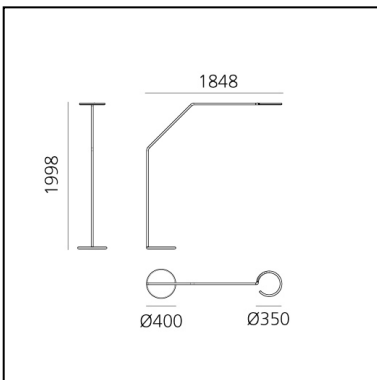

Vine Light - Floor - APP Compatible

BIG - Bjarke Ingels Group

LUMINAIRE

- Watt: **35W**
- Lichtstrom (lm): **2639lm**
- CCT: **3000K**
- Efficiency: **48%**
- Efficacy: **75.41lm/W**
- CRI: **90**

BESCHREIBUNG

Vine Light is a pure and balanced line that reaches great freedom of movement with only two joints, leaving users free to define their own light with a simple gesture.

An unbroken section, measuring only 16 mm for the small versions and 25 mm for the big ones (floor, wall), shapes the structure and houses all the opto-electronic and mechanical elements.

FUNKTIONEN

- Produktcode: **1568030APP**
- Farbe: **Black**
- Installation: **Stehleuchte**
- Serie: **Design Collection, Novelties**
- design: **BIG - Bjarke Ingels Group**

DIMENSION

- Länge: **1848 mm**
- Höhe: **1998 mm**
- Durchmesser Fuß: **400 mm**