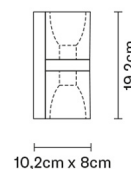

CUBETTO
D28D0101

Pamio Design

Description

Wall lamp with glass diffuser made of white paste sandblasted inside. Polished chrome-plated metal structure.

Dimensions

Voltage

220-240V

Socket

Available structure colours

- Chrome

Included accessories

Double switch

Not included accessories

Bulb

Weight Lamp

Net: 2.52 kg

Packaging

Gross weight: 2.61 kg
Volume: 0.007 m³
Number of boxes: 1

Specs

IP20

In the same family