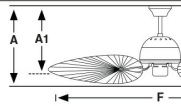

| | |
|-------------------------------|------------|
| Mounting | Ceiling |
| Voltage (V) | 220V-240V |
| Hertz | 50Hz |
| Class | I |
| IP | 20 |
| Structure material | Steel |
| Blade material (fan blades) | ABS |
| Structure finish | Old Gold |
| Blade finish | Brown |
| Motor type | AC |
| Fan power (W) | 20-34-65 |
| RPM | 73-99-145 |
| Airflow (m ³ /min) | 127 |
| Airflow (CFM) | 4485 |
| Sound intensity (dBA) | 31-36-43 |
| Number of blades | 4 |
| Maximum tilt (°) | 15 |
| Type of control included | Pull chain |
| Rod diameter | 21 |
| Optional rod model | Cuba |

[Installation instructions](#)

Measurements

Surface

L

A: 510/20.08" A1: 450/17.72" F: ø1320/52"

Related accessories

Wall Control 3 speeds white AC

| | |
|--------------------|-----------|
| Reference | 33928 |
| Voltage (V) | 220V-240V |
| Hertz | 50/60Hz |
| IP | 20 |
| Structure material | ABS |