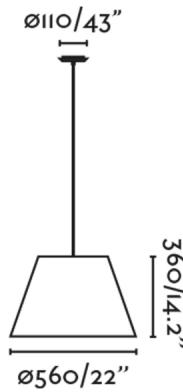

General characteristics

Type	I
IP	20
voltage	100V-240V
Hertz	50/60Hz
Cable meters	2000mm
Power	15W

Material

Body/Structure	Steel
Screen	Rattan

Finish

Body/Structure	Black
Screen	Rattan

Lighting characteristics