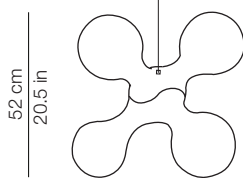

## DIMENSIONI - DIMENSIONS

Front view

Top view

Energy efficiency class from A+ to E

Lampada a sospensione  
Suspension lamp

Rosone - diam. ca. 12cm h. 2.5cm - bianco  
copirosone convesso  
fissato a soffitto con tasselli (2-4) non forniti  
Canopy - diam. about 4.7in h. 1in  
canopy cover convex  
fixed to the ceiling with not provided screws (2-4)