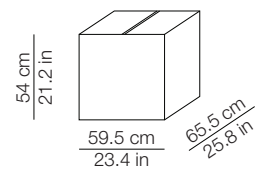

## DIMENSIONI - DIMENSIONS

Front view

Top view

## IMBALLO - PACKAGING

Volume: 0.210 m<sup>3</sup> / 7.432 ft<sup>3</sup>  
Gross weight: 8.1 kg / 17.85 lbs