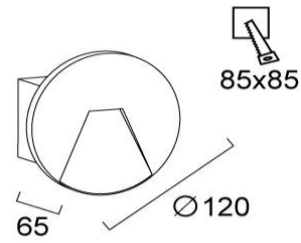

Product Datasheet

Code	4289900
Description	Wall Recessed Light Round Space
Family	SPACE
Type	WALL LIGHTS
Type of Lamp	LED module
Watt	4W
Volt	220-240 VAC
Hertz	50-60 Hz
Class	Class II
IP	IP65
Environment	Outdoor
Color	GREY
Material	CONCRETE
Length	D:120
Height	
Width	P:65
Kelvin	3000K
Lumen	39 Lm
Beam Angle	Beam angle 154* / CRI 82
Dimmable	Non-Dimmable