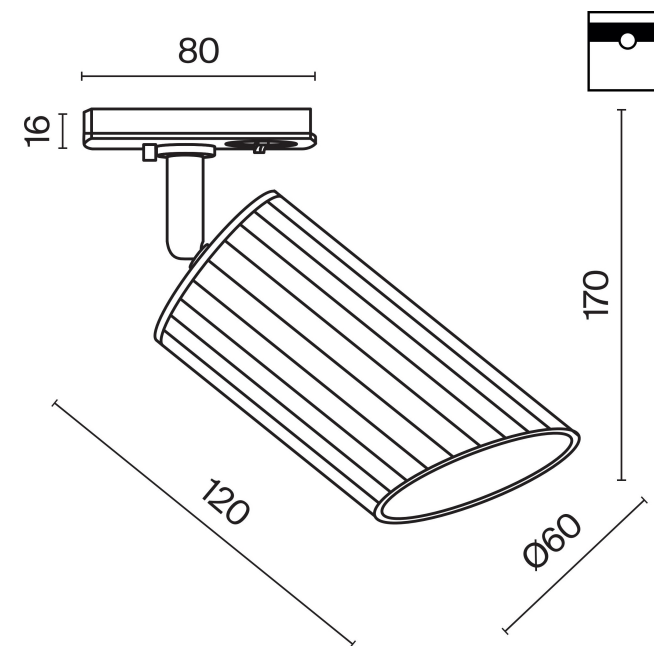

1.

2.

1xGU10 35W

Model: TR087-1-GU10-B

Collection: Single phase track

This product contains a light source of energy efficiency class