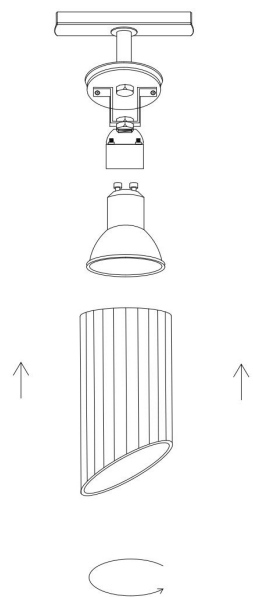

1.

2.

1xGU10 35W

Model: TR087-1-GU10-B

Collection: Single phase track

This product contains a light source of energy efficiency class