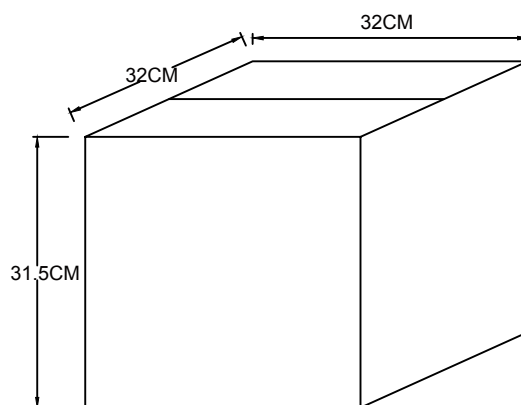

IT'S ABOUT RoMi[®]

CITY LIGHTS
↳ technical drawing & packing details

HELSINKI/CEILING LAMP(HELSINKI/C)

SIZE: Max.Height 28CM

E27, MAX 40W

PACKING DETAILS

BOX Sizes: 32*32*31.5CM
Total CBM: 0.032
G.W: 1.80 KGS
N.W: 1.10KGS
NUMBER OF BOXES:1PCS