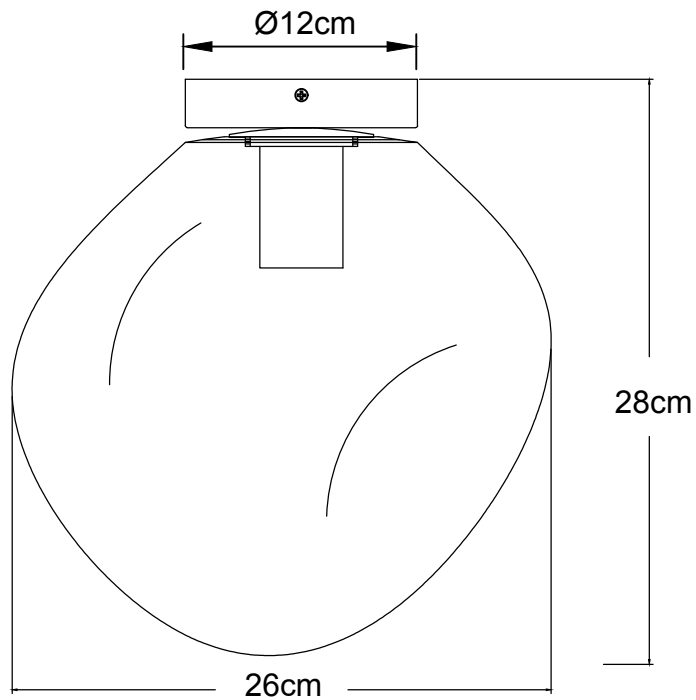

IT'S ABOUT RoMi[®]

CITY LIGHTS
↳ technical drawing & packing details

HELSINKI/CEILING LAMP(HELSINKI/C)

SIZE: Max.Height 28CM

E27, MAX 40W

PACKING DETAILS

BOX Sizes: 32*32*31.5CM
Total CBM: 0.032
G.W: 1.80 KGS
N.W: 1.10KGS
NUMBER OF BOXES:1PCS