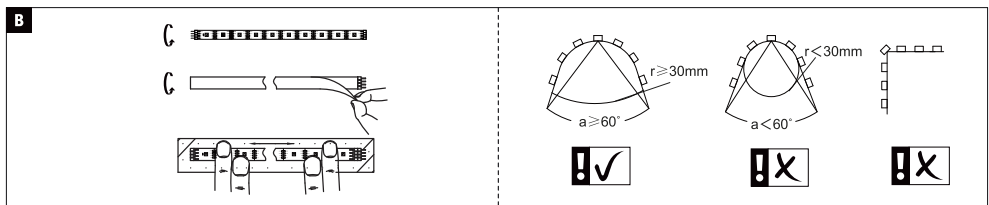

Art.-Nr.: <b>788.80</b> <b>788.81</b> <b>788.82</b>  PLIR 06/22   	 <b>788.80: 2m</b> 	<b>788.81: 2.4m</b> 	<b>788.82: 3.1m</b> 	  
				

**E**

**!** only use CR 2025  
1x Li-Ion Battery(3V 150mAH)

**F**

Speed ↓	Brightness ↓
Speed ↑	Brightness ↑
Pause	16 Colors
ON/OFF	White