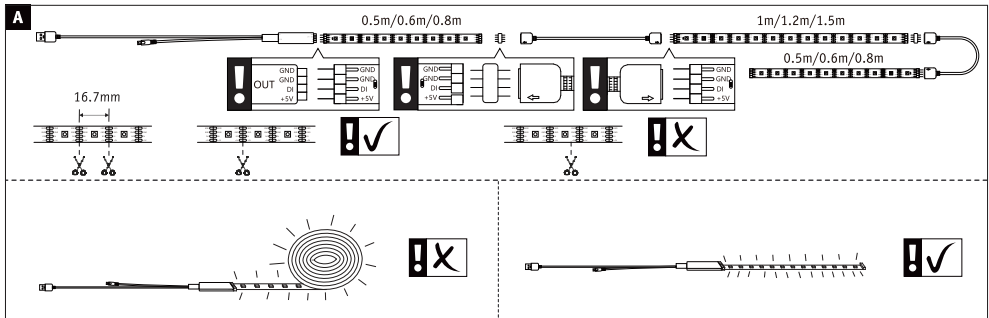

Art.-Nr.: <b>788.80</b> <b>788.81</b> <b>788.82</b>  PLIR 06/22   	 <b>788.80: 2m</b> 	<b>788.81: 2.4m</b> 	<b>788.82: 3.1m</b> 	  
				

**E**

**!** only use CR 2025  
1x Li-Ion Battery(3V 150mAH)

**F**

Speed ↓	Brightness ↓
Speed ↑	Brightness ↑
Pause	16 Colors
ON/OFF	White