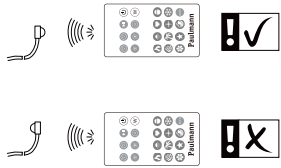

Art.-Nr.: <b>788.80</b> <b>788.81</b> <b>788.82</b>  PLIR 06/22   	 <b>788.80: 2m</b> 	<b>788.81: 2.4m</b> 	<b>788.82: 3.1m</b> 	  
				

**E**

**!** only use CR 2025  
1x Li-Ion Battery(3V 150mAH)

**F**

Speed ↓	Brightness ↓
Speed ↑	Brightness ↑
Pause	16 Colors
ON/OFF	White

Smooth change between light red, red, light orange, orange, light yellow & yellow	Smooth change between light red, red, light orange & orange
Smooth change between light red & red	Smooth change between light yellow, yellow, light green & green
Smooth change between light green & green	Smooth change between white, light green, green & light blue
Smooth change between light green, green, light blue & blue	Smooth change between white, light blue & blue
Smooth change between light pink, pink, light purple & purple	Light yellow, yellow, orange, light pink, pink & purple
Smooth change between light blue, blue, light pink, pink & purple	Cycle mode