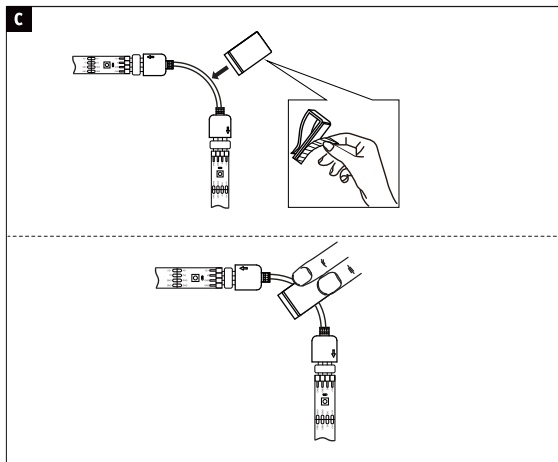

Art.-Nr.: <b>788.80</b> <b>788.81</b> <b>788.82</b>  PLIR 06/22   	 <b>788.80: 2m</b> 	<b>788.81: 2.4m</b> 	<b>788.82: 3.1m</b> 	  
				

**E**

**!** only use CR 2025  
1x Li-Ion Battery(3V 150mAH)

**F**

Speed ↓	Brightness ↓
Speed ↑	Brightness ↑
Pause	16 Colors
ON/OFF	White