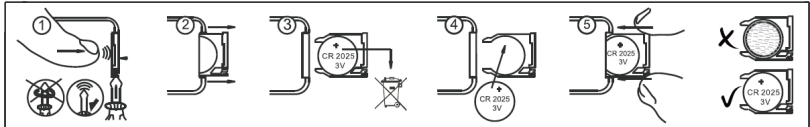

Art.-Nr.: <b>788.80</b> <b>788.81</b> <b>788.82</b>  PLIR 06/22   	 <b>788.80: 2m</b> 	<b>788.81: 2.4m</b> 	<b>788.82: 3.1m</b> 	  
				

**E**

**!** only use CR 2025  
1x Li-Ion Battery(3V 150mAH)

**F**

Speed ↓	Brightness ↓
Speed ↑	Brightness ↑
Pause	16 Colors
ON/OFF	White

Smooth change between light red, red, light orange, orange, light yellow & yellow	Smooth change between light red, red, light orange & orange
Smooth change between light red & red	Smooth change between light yellow, yellow, light green & green
Smooth change between light green & green	Smooth change between white, light green, green & light blue
Smooth change between light green, green, light blue & blue	Smooth change between white, light blue & blue
Smooth change between light pink, pink, light purple & purple	Light yellow, yellow, orange, light pink, pink & purple
Smooth change between light blue, blue, light pink, pink & purple	Cycle mode