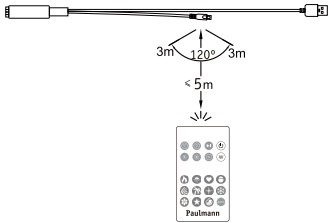

Art.-Nr.: <b>788.80</b> <b>788.81</b> <b>788.82</b>  PLIR 06/22   	 <b>788.80: 2m</b> 	<b>788.81: 2.4m</b> 	<b>788.82: 3.1m</b> 	  
				

**E**

**!** only use CR 2025  
1x Li-Ion Battery(3V 150mAH)

**F**

Speed ↓	Brightness ↓
Speed ↑	Brightness ↑
Pause	16 Colors
ON/OFF	White