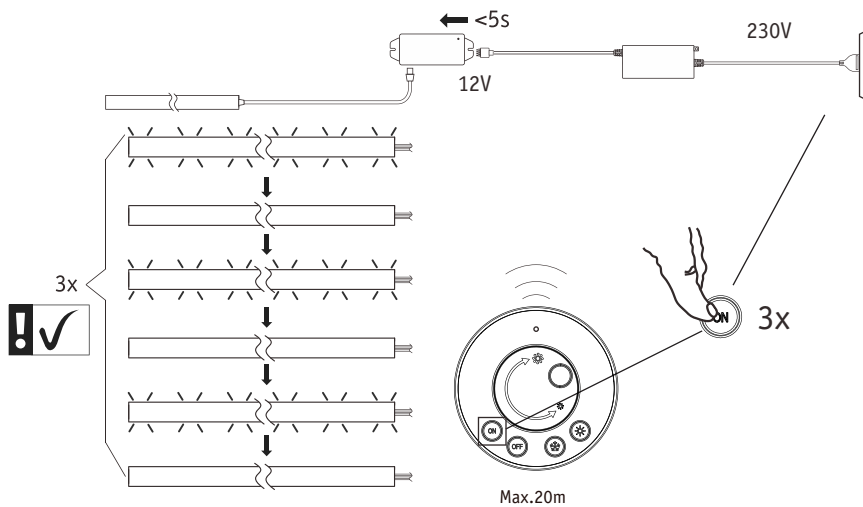

## Code Matching

(Press the "ON" button one time within 5s of connecting to the controller)

One remote control can control countless controller (99946/99947/99948), but a controller (99946/99947/ 99948) can be only controlled by 4 pcs remote control.

## Code Clearing

(Press the "NO" button three times within 5s of cancelling the connection to the controller)

Hiermit erklärt Paulmann Licht, dass der Funkanlagentyp Art.-Nr.: 999.73 der Richtlinie 2014/53/EU entspricht. Der vollständige