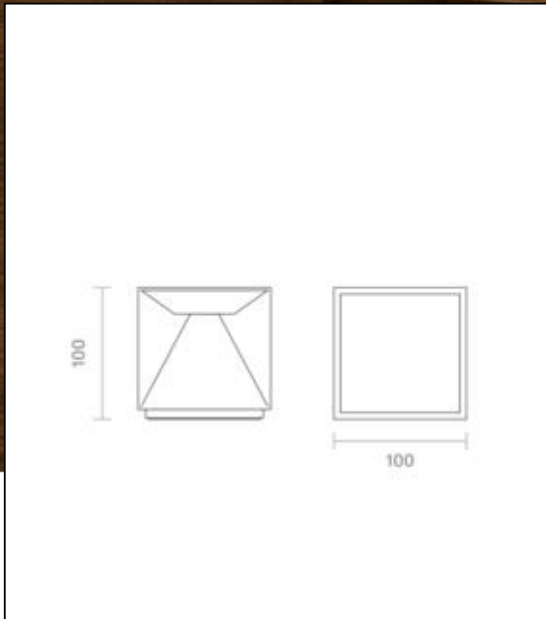

4557301

Akku-Tischleuchte Nutalis salbeigrün

Manual:

<https://shop.sigor.de/media/pdf/4557301_manual.pdf>

as of: 20.03.2024

Page: 2