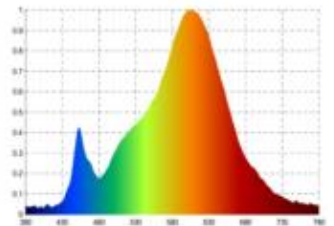

Datasheet
4557301

Akku-Tischleuchte Nutalis salbeigrün

Additional information:

Material/Surface : Aluminum powder coated for outdoor use.

Charging time = 5 - 7 h

Lighting time = up to 9 h at 100% power

Battery = Li-Ion with 4,400 mAh capacity

Control = touch switch, dimmable

Weight = 560 g

Scope of delivery = light incl. 1.2 meter magnetic charging cable and power adapter

Charging is done with easy-connect system at the base of the light.

Dimmable: yes

Recommended dimmer: www.sigor.de/dimmerliste

130 lm	luminous flux [lm]
2,80 Watt	rated power
2200/2700 K	colour temperature
Ra>85	colour rendering
<5 sdcms	colour consistency
45°	beam angle

salbeigrün	Colour housing
IP54	type of protection
-20° - 40°C	temperature range in operation

3,7 V AC	power factor
Hz	voltage
1 mA	operating frequency
3 kWh/1000h	current
<1,0 s	energy consumption
<0.5 s	warm-up time up to 60% of the full light output
	starting time

Ø 25.000 h	nominal life time
L70B50	rated life time L70/B50
0.7	lumen maintenance factor at the end of the nominal life

Spectral power distribution
in the range 180 - 800 nm