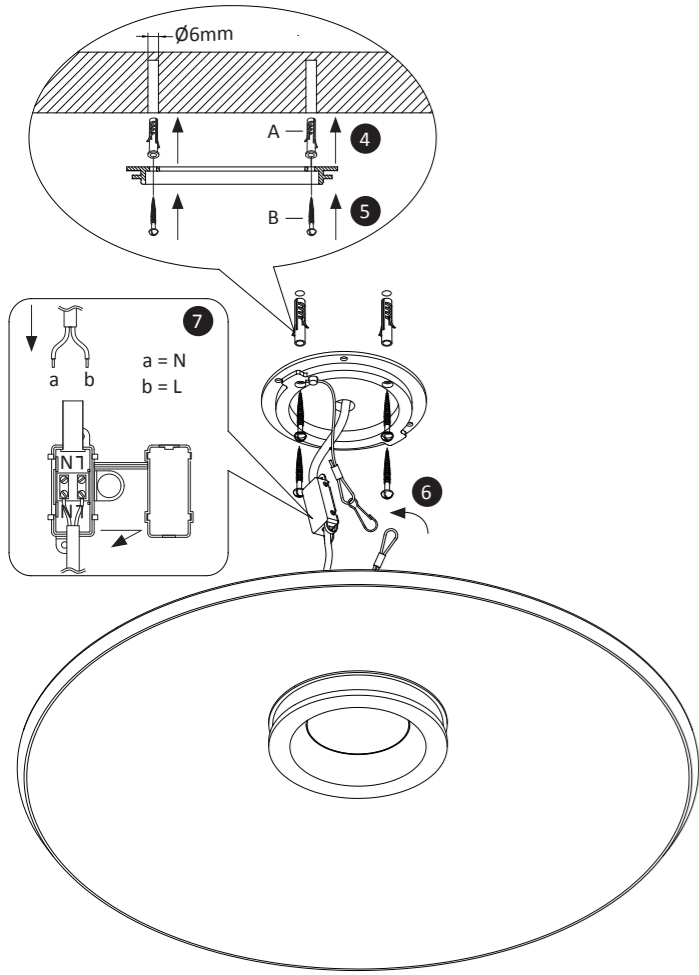

230V / 50Hz~

LED

1 x LED-Board 9V DC / 6,2W
1 x LED-Board 27V DC / 19,5W

4x

4x

4

5

6