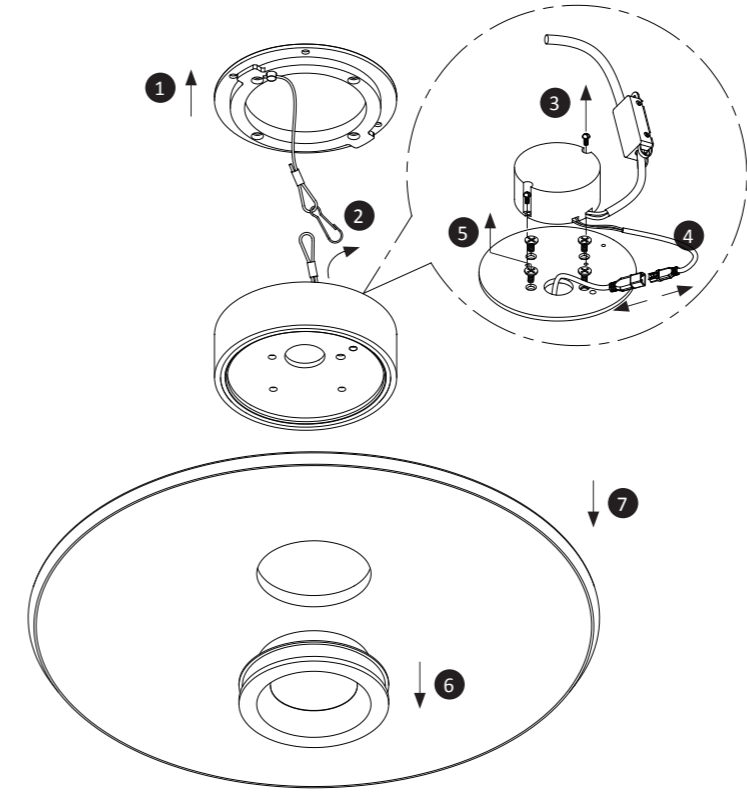

230V / 50Hz~

LED

1 x LED-Board 9V DC / 6,2W
1 x LED-Board 27V DC / 19,5W

4x

4x

4

5

6