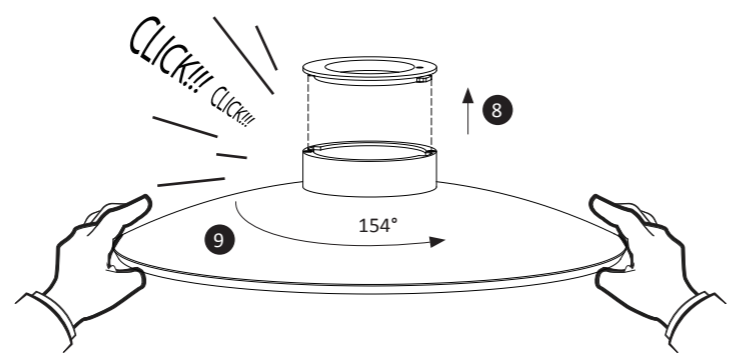

230V / 50Hz~

LED

1 x LED-Board 9V DC / 6,2W
1 x LED-Board 27V DC / 19,5W

4x

4x

4

5

6