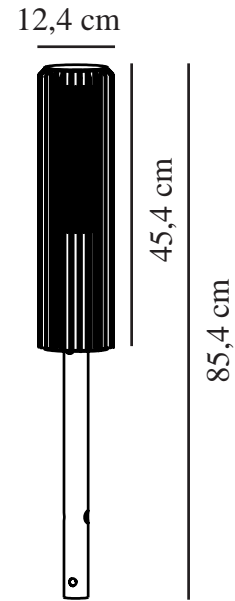

# ALUDRA 45 | GARDEN LIGHT | SEASIDE BLACK

2118028203

nordlux®

Voltage (V): 220-240 Volt

IP degree: IP44

Maximum bulb wattage (W): 15W

Class (Class 1, Class 2, Class 3):

Class 1 (Earth contact)

Socket type: E27

Parallel connection: True

Height (cm): 45.4

Shade Diameter (cm): 12.4

EAN: 5704924022050

TUN: 2389572

Item Number: 2118028203

Pcs Per Master Carton: 3

Sales Box Height (cm): 46.8

Sales Box Width(cm): 26

Sales Box Depth (cm): 14

Sales Box Volume m<sup>3</sup> : 0.017

Product net weight (kg): 2.34

Primary material: Aluminium

Secondary material: Plastic

Suitable for Seaside: True