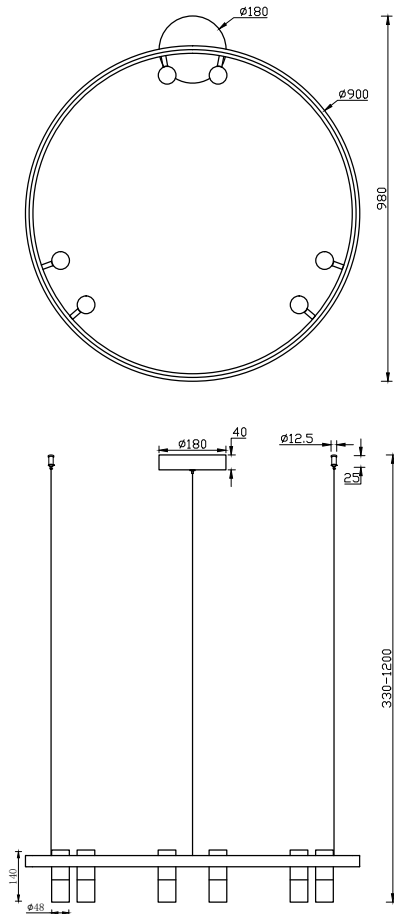

Instruction

MOD102PL-L42W

MAX 42W
3800 Lumen

Model: MOD102PL-L42W
Collection: Technical
Series: Satellite

Pendant Lamps