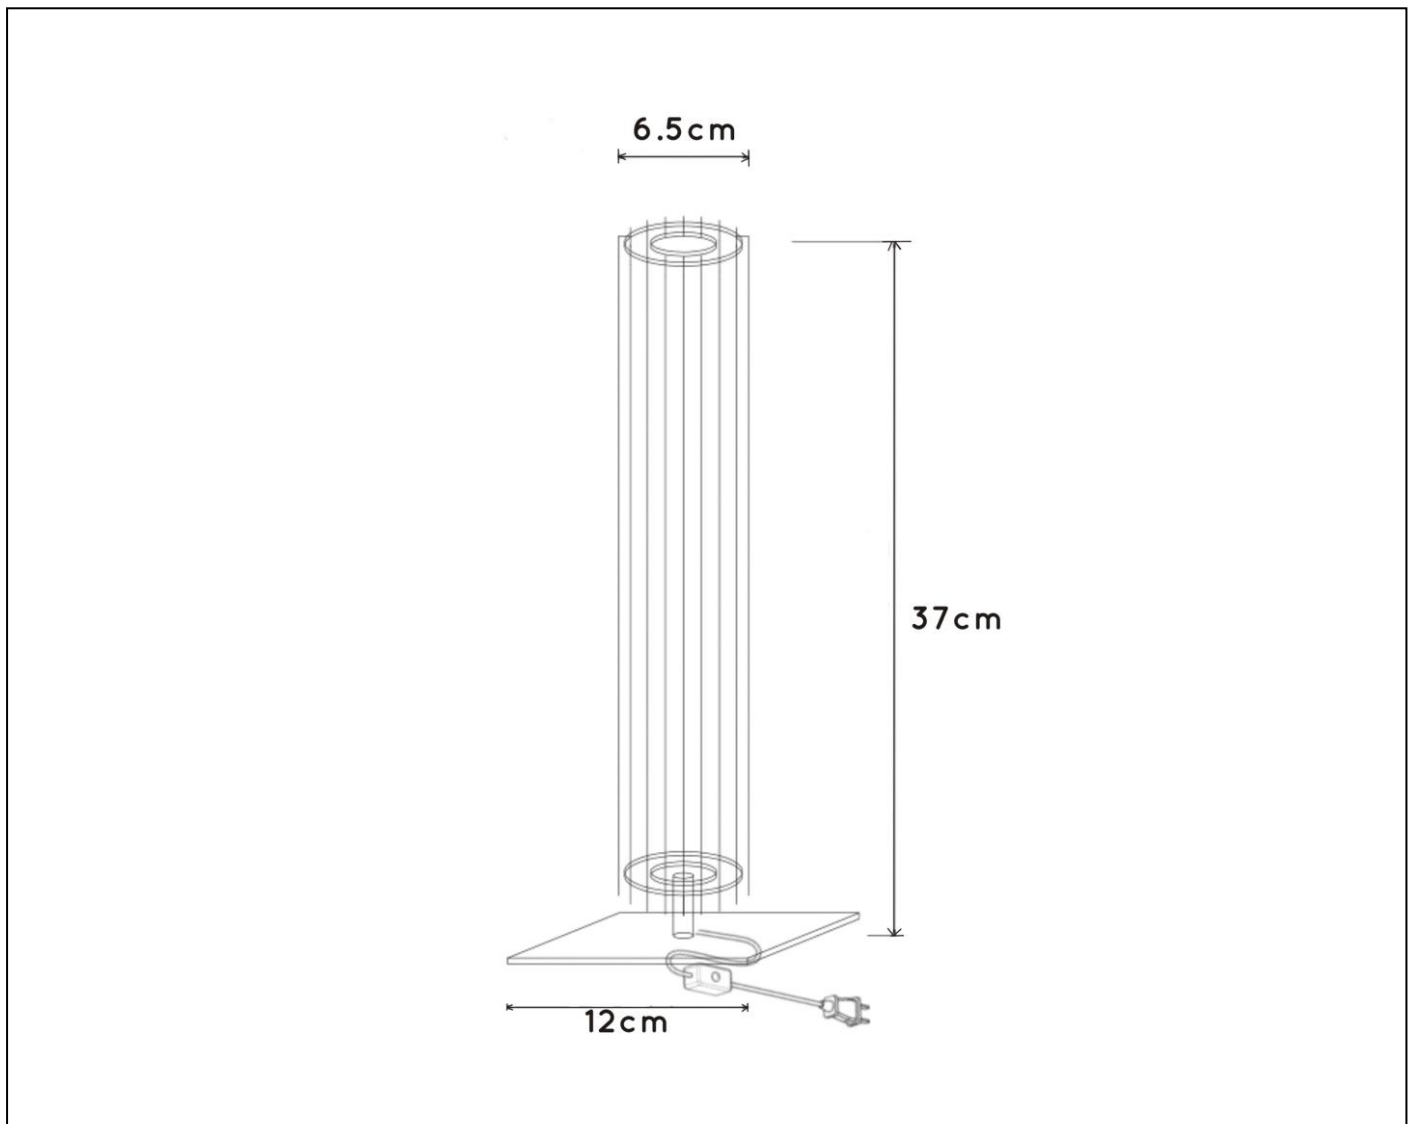

LUCIDE

GENERAL SPECIFICATIONS

RECOMMENDED LUCIDE LIGHT SOURCE

49035/30/62

Light source dimmable : Yes

Light source incl. : No

General

Dimensions LxWxH :15cm x15cm x37cm
Height minimum : 37cm
Height maximum : 37cm
Dimensions shade LxWxH : 6.5 cm x6.5cm x 34cm
Main material : Metal
Ceiling rose material : Metal
Color : Sandy black
Style : Modern
Shape : Cylinder
Weight : 1.5kg
Warranty : 2 years

Product specifications

Dimmable : NO
Light direction : UP
Adjustable in height : N/A
(Before Installation)
Directional : Not Directional
Cable : Yes, Cable On Product
Cable length : 150 cm
Sensor : Without Sensor
Control : No Switch Control
IP-Class : 20
Electric class : 2
Light source including ? : No
Lamp socket : E27
Light source number : 1
Power requirements : 220-240V~50Hz
Bulb type & maximum wattage : E27- max.60W

For more specifications of this product please visit

www.lucide.com

LUCIDE

TECHNICAL DRAWING & DIMENSIONS

LIONEL

Item number :73506/01/30

EAN code: 5411212730442

For more specifications, dimensions please visit