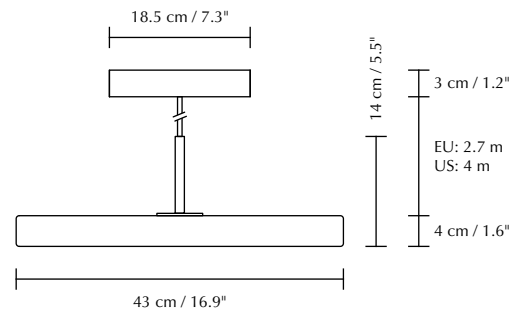

* For recommended external dimmers, go to umage.presscloud.com