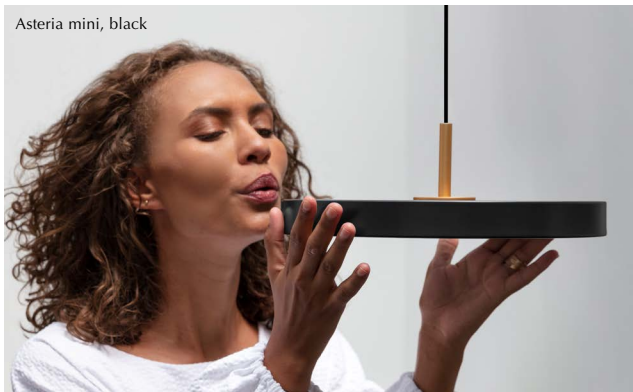

taupe
(RAL: 1035)

brass

UMAGE

ASTERIA

Designed by Søren Ravn Christensen

AIM FOR THE STARS WITH ASTERIA

Born at the crossroads of design, technology and craftsmanship, this lamp incorporates built-in LED lights into a sleek, minimalist shape, echoing a design from the future and for the future. Asteria is ideal above the kitchen counter or the dining table and goes well in pairs of two.