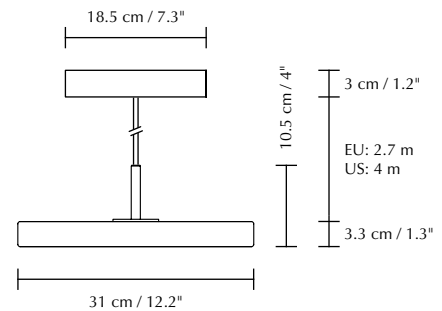

* For recommended external dimmers, go to umage.presscloud.com