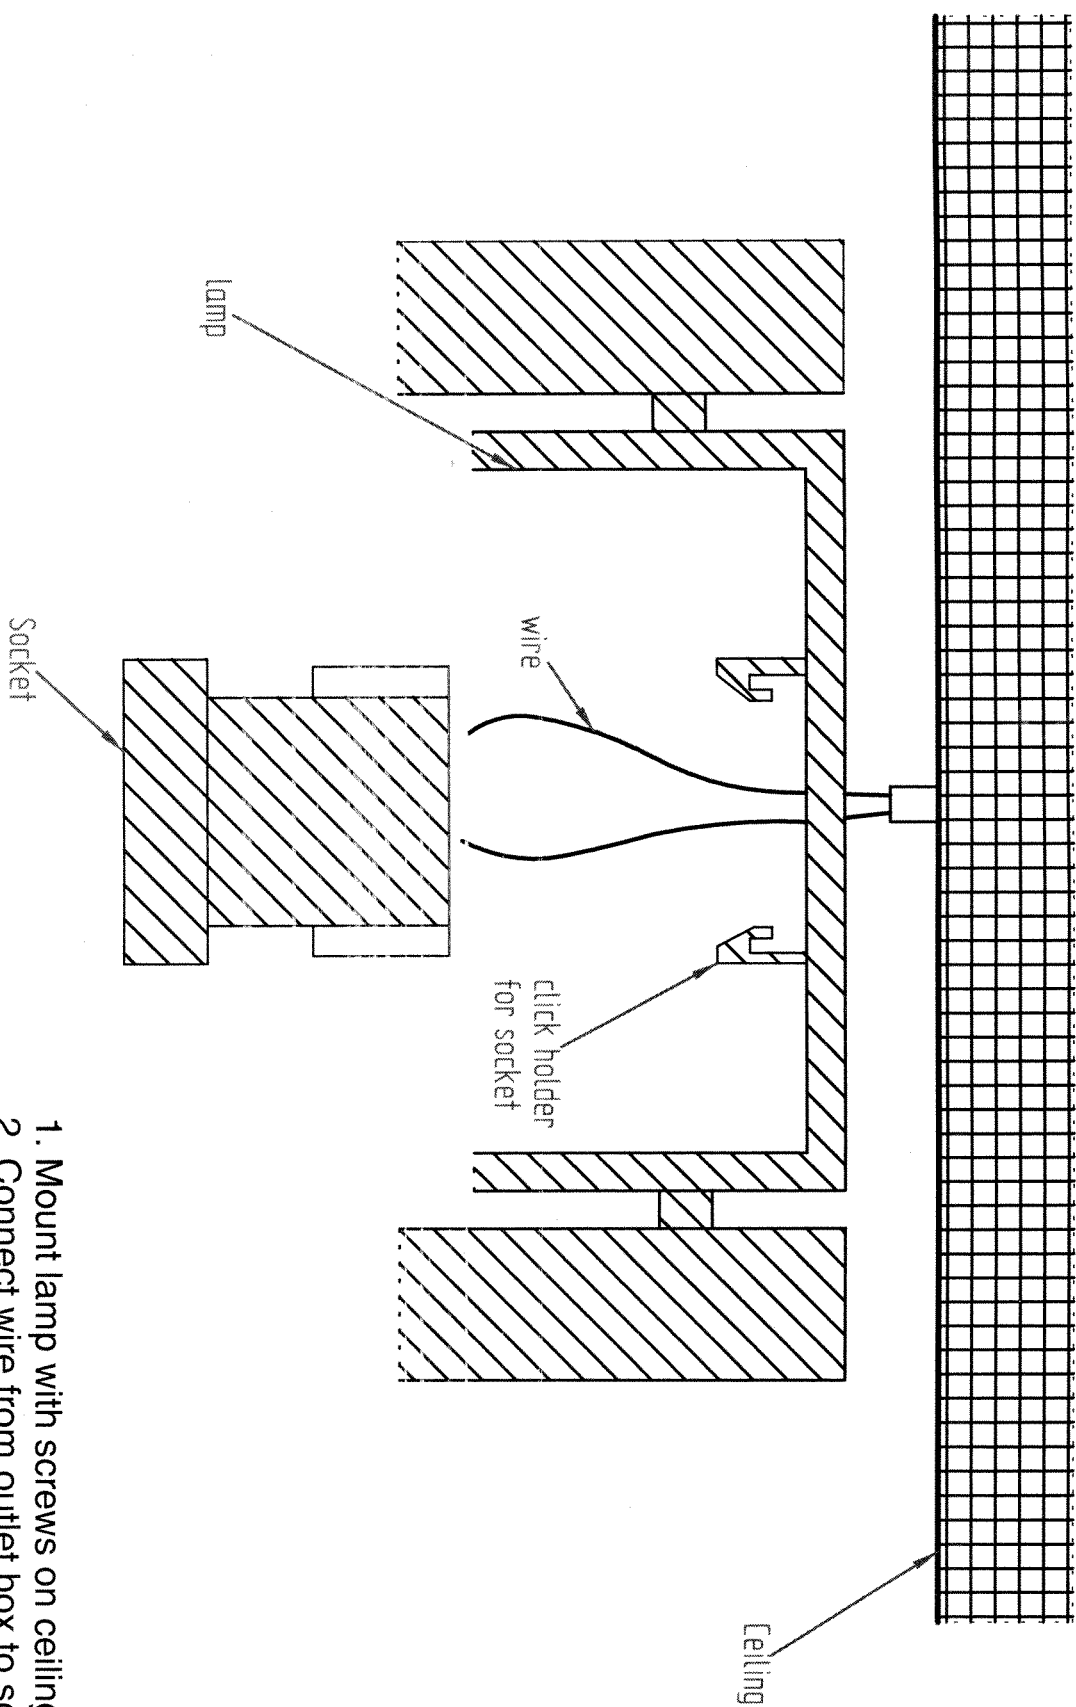

Installation of 3272.

1. Mount lamp with screws on ceiling
2. Connect wire from outlet box to socket
3. Click socket into the mounting plate of lamp