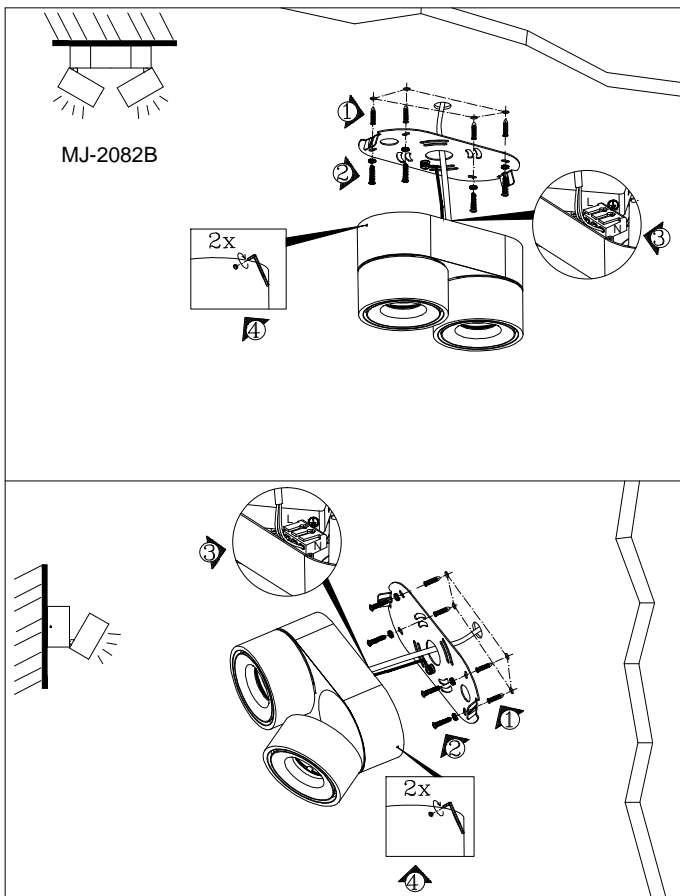

ATTENTION: FOR THIS OPERATION YOU HAVE TO CUT OFF THE POWER

MAXIMUM
220-240V - 50/60Hz 2xLED 13W

ATTENTION: FOR THIS OPERATION YOU HAVE TO CUT OFF THE POWER

MAXIMUM
220-240V - 50/60Hz 2xLED 13W