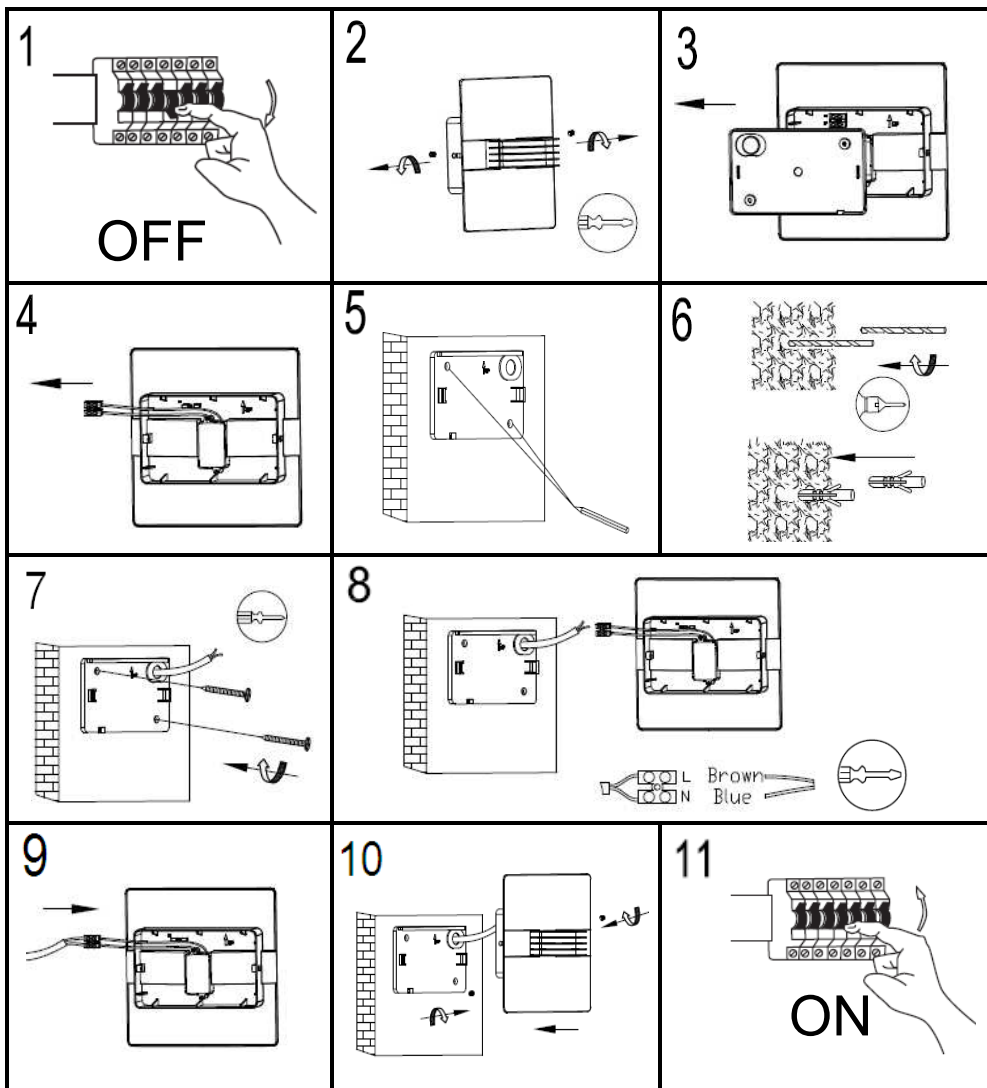

LUTEC

LUTEC Europe NV
 Ruiterschool 14
 B-2930 Brasschaat - Belgium
 +32 3 284 51 62
 info@lutec-europe.com
 www.lutec.com

www.lutec.com/services/global-network