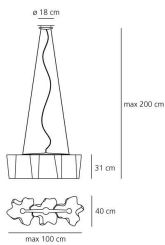

Logico Suspension 3 In Linea - White

Gerhard Reichert, Michele De Lucchi

IP20     Dimmerable: 

LUMINAIRE

- Watt: **315W**
- Voltage: **220V-240V**
- Delivered lumens output: **4917lm**
- CCT: **2800K**
- Efficiency: **86%**
- Efficacy: **16lm/W**
- CRI: **100**

Notes

Available in four sizes and in four configurations: single, on line, 3x120° and 4x90°. Its modular shape lends itself to the creation and realisation of customized compositions, supplied as special project. Logico nano track is available with track adapter.

PRODUCT CODE: 0455020A

FEATURES

- Article Code: **0455020A**
- Colour: **White**
- Installation: **Suspension**
- Material: **Blown glass, aluminium**
- Series: **Design Collection**
- Environment: **Indoor**
- Area contract: **Hospitality, null, Office**
- Emission: **Diffused And Direct**
- design by: **Gerhard Reichert, Michele De Lucchi**

DIMENSIONS

- Length: **cm 100**
- Width: **cm 40**
- Height: **cm 31**
- Base Diameter: **cm 18**
- Max Height from ceiling: **cm 200**

NOT INCLUDED SOURCES

- Category: **HALO**
- Number: **3**
- Lbs: **Qa60**
- Watt: **116W**
- Socket: **E27**
- Color Rendering: **1a**
- Color temperature (K): **2900K**