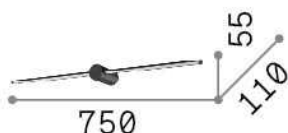

Info sorgente e prestazionali

Sorgente integrata	Integrated LED module
Sorgente sostituibile	No
Potenza	LED 13 W
Emissione	Direct
Consumo massimo	max 12,50 W
Caratteristiche LED	LED SMD
CCT LED	3000 K
Durata LED (t. 25°c)	20000 h
CRI	> 80
Flusso sorgente	1450 lm
Flusso utile	450 lm
Rischio fotobiologico	1
Lampadina inclusa	1 - E14 OLIVA 4W 3000K CRI80 SATIN