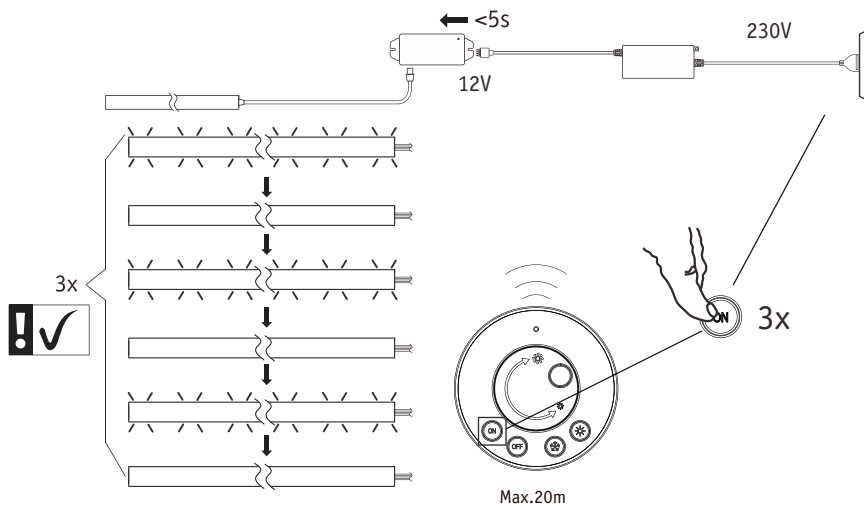

## Code Matching

(Press the "ON" button one time within 5s of connecting to the controller)

One remote control can control countless controller (99946/99947/99948), but a controller (99946/99947/99948) can be only controlled by 4 pcs remote control.

## Code Clearing

(Press the "NO" button three times within 5s of cancelling the connection to the controller)

Hiermit erklärt Paulmann Licht, dass der Funkanlagentyp Art.-Nr.: 999.46/999.47/999.48 der Richtlinie 2014/53/EU entspricht. Der vollständige