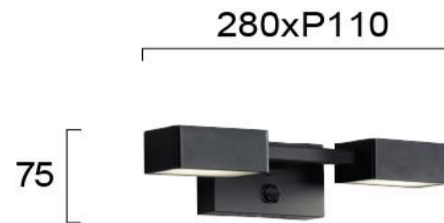

Product Datasheet

Code	4276400
Description	Wall Light Nosto
Family	NOSTO
Type	WALL LIGHTS
Type of Lamp	LED module
Watt	13W
Volt	220-240 VAC
Hertz	50-60 Hz
Class	Class II
IP	IP20
Environment	Indoor
Color	BLACK
Material	ELECTROSTATIC PAINTED STEEL / PLASTIC
Length	L:280
Height	H:75
Width	P:110
Kelvin	3000K
Lumen	792 Lm
Beam Angle	CRI 82
Dimmable	Non-Dimmable