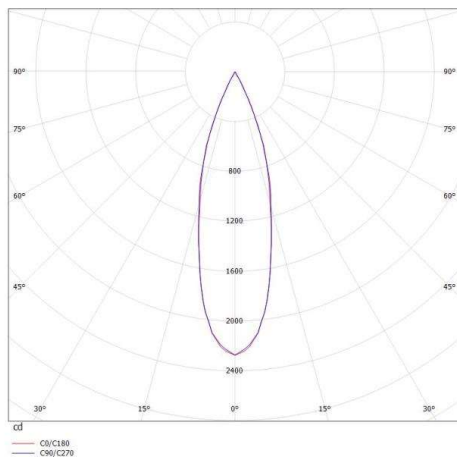

LIRO SD

472-20089660

LIRO SD SURFACE MOUNTED CEILING LUMINAIRE made of aluminium, black, similar to RAL 9005, beam 30°, light output direct, IP20

DRAWING

TECHNICAL DETAILS

System perform. [W]	9
Bulb type	LED
Luminous flux [lm]	650
Colour temp. [K]	3000K
CRI	>90
Light output	direct
Beam angle [°]	30°
Voltage [V]	220-240V 50/60Hz
Material	aluminium
Length [mm]	60
Width [mm]	60
Height [mm]	70
IP protection class	IP20
Voltage class	protection cl. I
Net weight [kg]	0,30
Color lamp	black
RAL	9005
EAN-Number	9010506139617
Lifetime [h]	25 000

LIGHT DISTRIBUTION CURVE

The values are rated values. Power and luminous flux are initially subject to a tolerance of +/- 10%. Colour temperature tolerance: +/- 150 K. The values apply to an ambient temperature of 25°C unless otherwise specified.