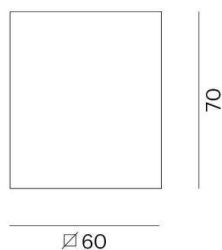

LIRO SD

472-20089660

LIRO SD SURFACE MOUNTED CEILING LUMINAIRE made of aluminium, black, similar to RAL 9005, beam 30°, light output direct, IP20

DRAWING

TECHNICAL DETAILS

System perform. [W]	9
Bulb type	LED
Luminous flux [lm]	650
Colour temp. [K]	3000K
CRI	>90
Light output	direct
Beam angle [°]	30°
Voltage [V]	220-240V 50/60Hz
Material	aluminium
Length [mm]	60
Width [mm]	60
Height [mm]	70
IP protection class	IP20
Voltage class	protection cl. I
Net weight [kg]	0,30
Color lamp	black
RAL	9005
EAN-Number	9010506139617
Lifetime [h]	25 000

LIGHT DISTRIBUTION CURVE

The values are rated values. Power and luminous flux are initially subject to a tolerance of +/- 10%. Colour temperature tolerance: +/- 150 K. The values apply to an ambient temperature of 25°C unless otherwise specified.