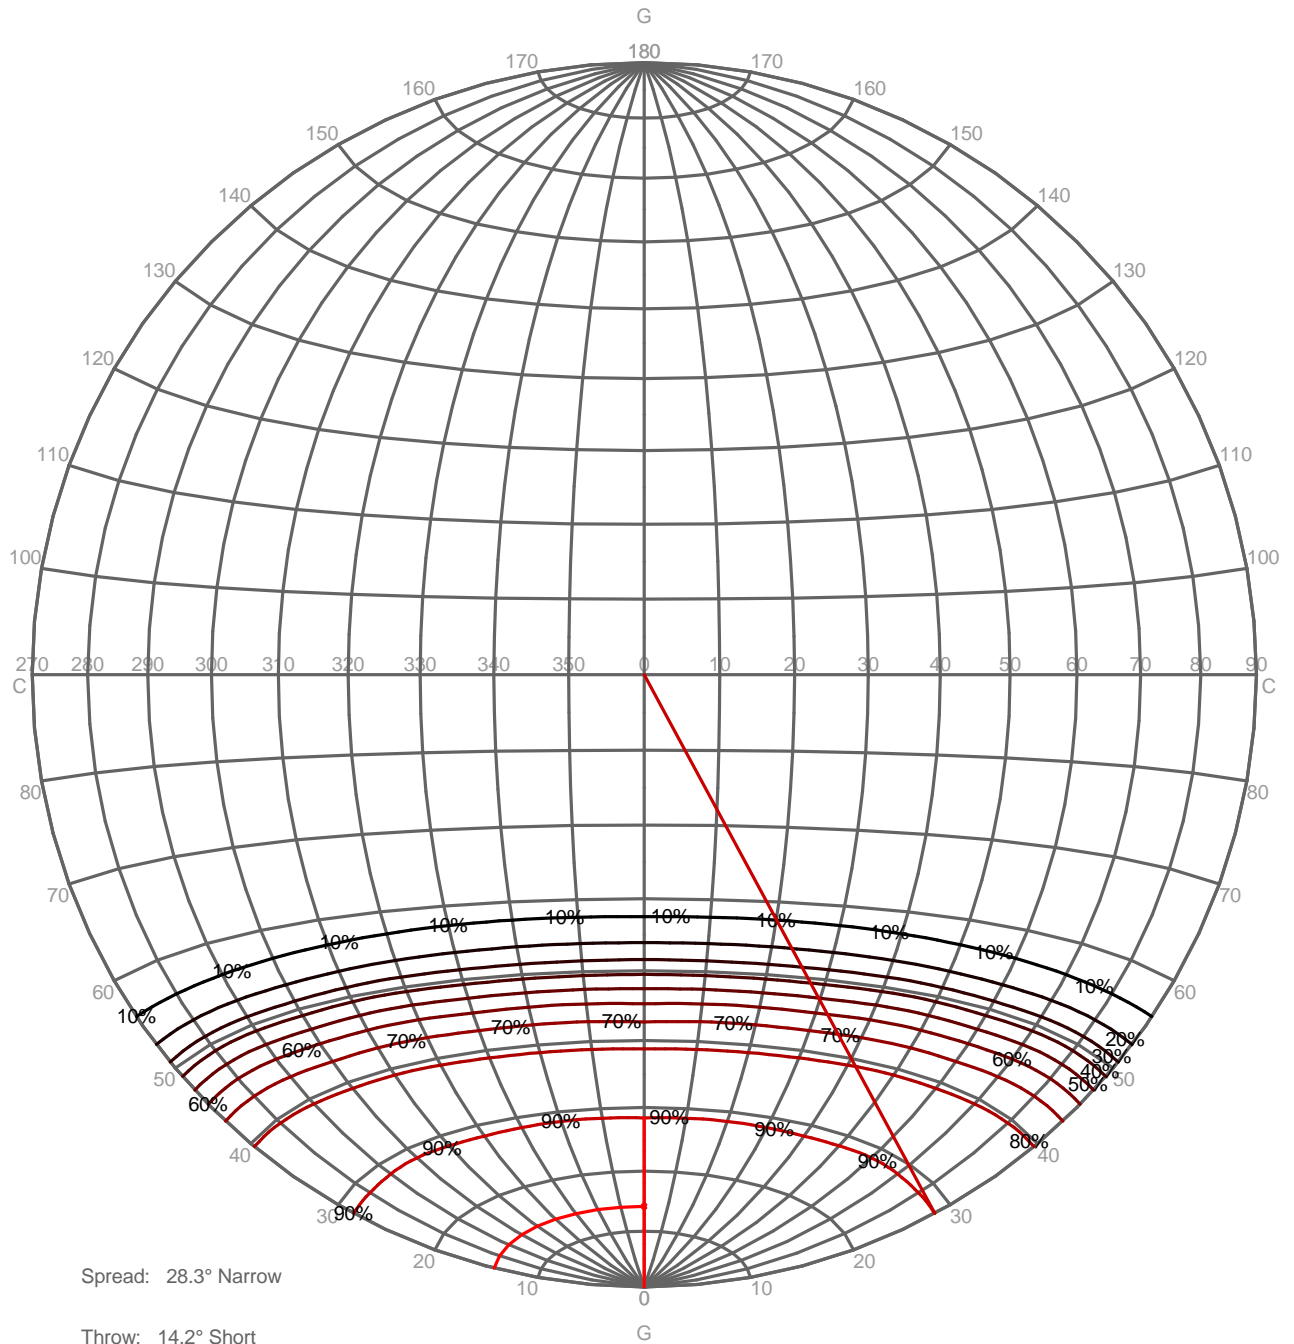

Luminaire
Code 05-5306-CI-F5
Name Projector led 7W 2700K
Measurment.
Code 05-5306-14-F5
Name Projector led 7W 2700K

Luminaire Flux	350.29 lm	Luminaire Power	8.00 W	Efficacy	43.79 lm/W	Efficiency	100.00%
Lamps Flux	350.30 lm	Maximum value	505.80 cd/klm	Position	C=0.00 G=0.00	CG	Double Symmetrical

PERCENTAGE ISOCANDLES

Projection: Equal Area Tilting Angle:0°