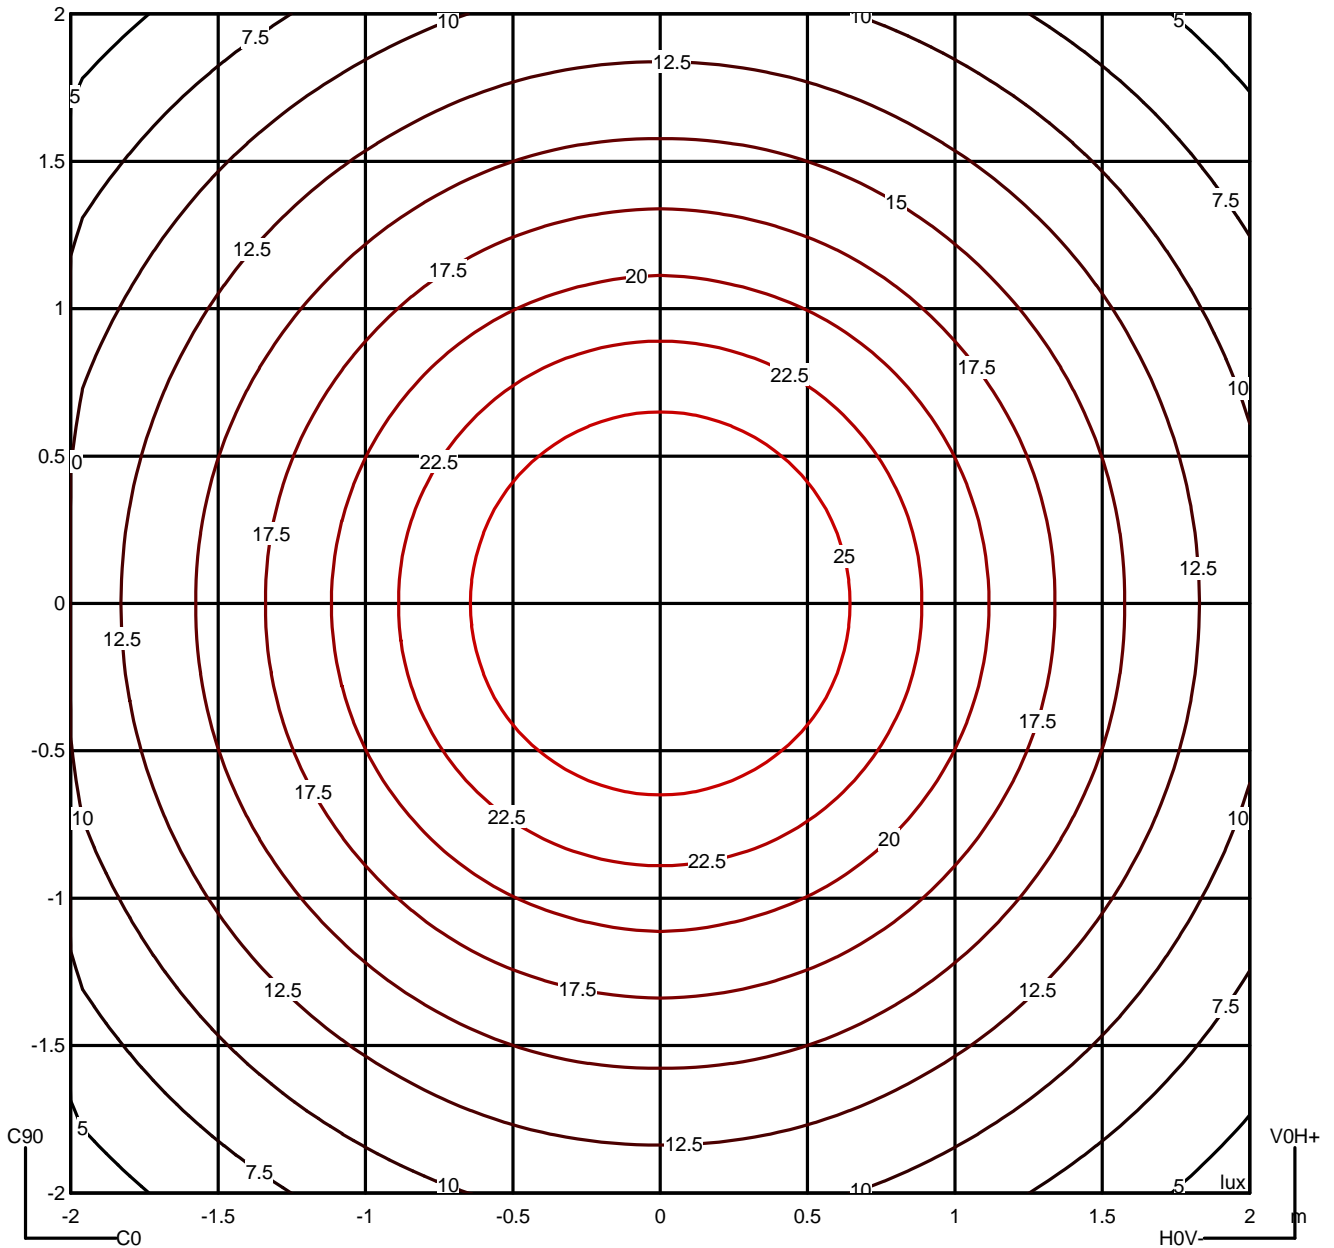

Luminaire

Code 05-5306-CI-F5
 Name Projector led 7W 2700K

Measur.

Code 05-5306-14-F5
 Name Projector led 7W 2700K

Luminaire Flux	350.29 lm	Luminaire Power	8.00 W	Efficacy	43.79 lm/W	Efficiency	100.00%
Lamps Flux	350.30 lm	Maximum value	505.80 cd/klm	Position	C=0.00 G=0.00	CG Double Symmetrical	
Round Luminaire Round Luminous Area		Diam. Diam.	90 mm 87 mm	Height Height	130 mm 0 mm		
Horizontal Luminous Area Emitting area on Plane 0° Emitting area on Plane 90°		0.005945 m2 0.000000 m2 0.000000 m2		Emitting area on Plane 180° Emitting area on Plane 270° Glare area at 76°		0.000000 m2 0.000000 m2 0.001438 m2	
Coordinate system Date Measurement Distance		CG 17-03-2016 0.00		Symmetry Type Maximum Gamma Angle Measurement Flux		Double Symmetrical 90 350.30 lm	
Operator Temperature Humidity Notes		Asselum T3 25.00 °C 60.00 %		Source Voltage [V] Source current [A] Photocell			

PERCENTAGE ISOCANDLES

Projection: Equal Area Tilting Angle:0°

Luminaire

Code 05-5306-CI-F5
 Name Projector led 7W 2700K

Measur.

Code 05-5306-14-F5
 Name Projector led 7W 2700K

Luminaire Flux	350.29 lm	Luminaire Power	8.00 W	Efficacy	43.79 lm/W	Efficiency	100.00%
Lamps Flux	350.30 lm	Maximum value	505.80 cd/klm	Position	C=0.00 G=0.00	CG	Double Symmetrical

Isolux (Floor)

Luminaire position X=0.00m Y=0.00m Z=2.50m

Luminaire

Code 05-5306-CI-F5
 Name Proyector led 7W 2700K

Measur.

Code 05-5306-14-F5
 Name Proyector led 7W 2700K

Luminaire Flux	350.29 lm	Luminaire Power	8.00 W	Efficacy	43.79 lm/W	Efficiency	100.00%
Lamps Flux	350.30 lm	Maximum value	505.80 cd/klm	Position	C=0.00 G=0.00	CG	Double Symmetrical