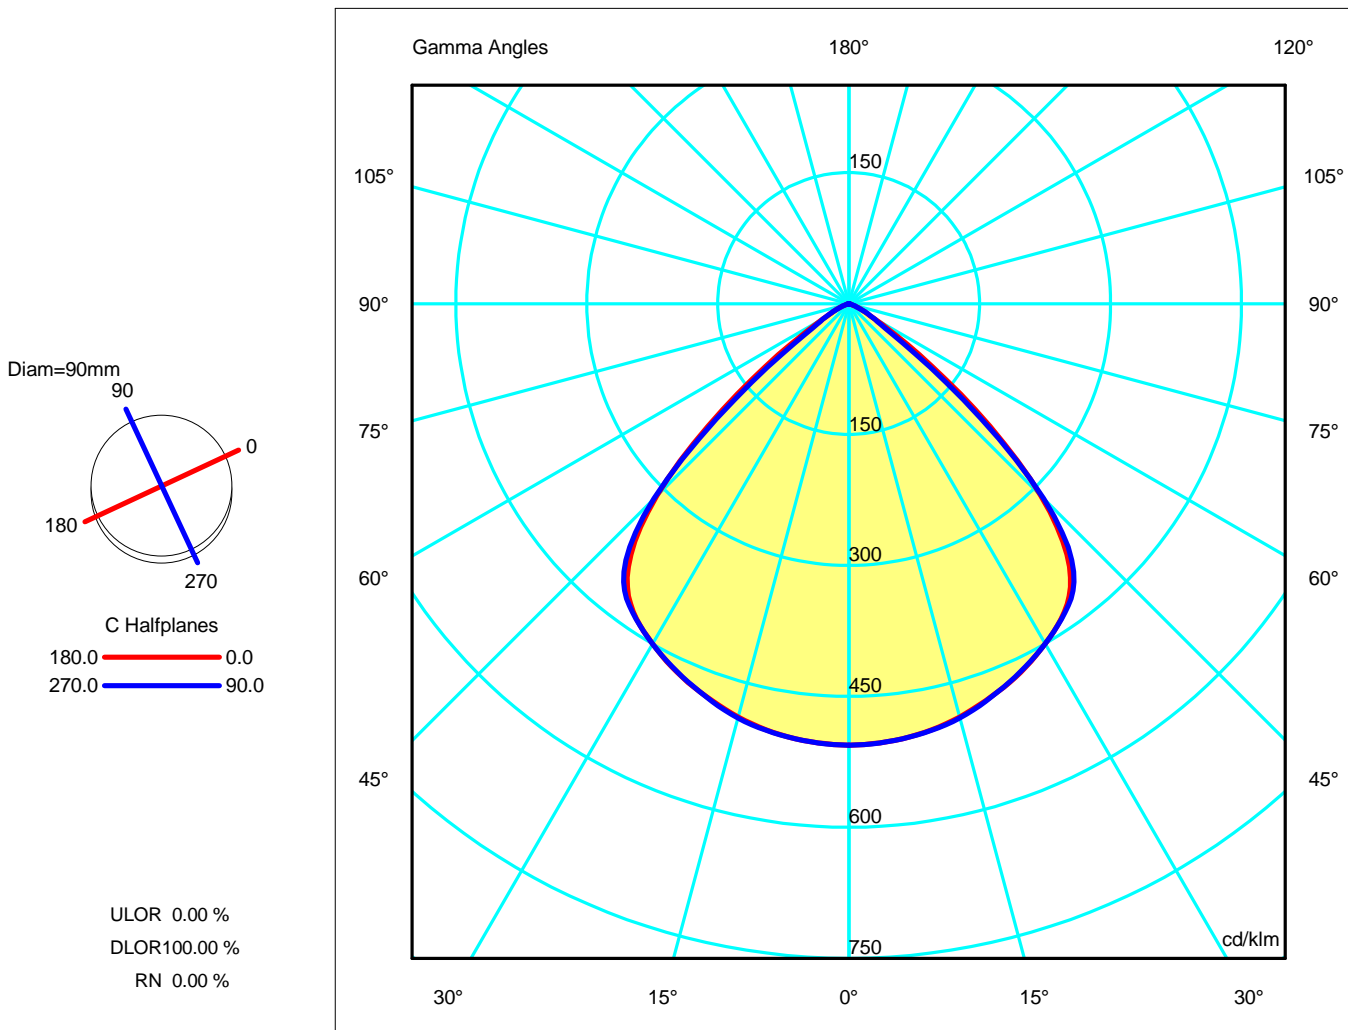

Luminaire

Code 05-5306-CI-F5
Name Projector led 7W 2700K

Measur.

Code 05-5306-14-F5
Name Projector led 7W 2700K

Luminaire Flux	350.29 lm	Luminaire Power	8.00 W	Efficacy	43.79 lm/W	Efficiency	100.00%
Lamps Flux	350.30 lm	Maximum value	505.80 cd/klm	Position	C=0.00 G=0.00	CG Double Symmetrical	
Round Luminaire Round Luminous Area		Diam. Diam.	90 mm 87 mm	Height Height	130 mm 0 mm		
Horizontal Luminous Area Emitting area on Plane 0° Emitting area on Plane 90°		0.005945 m2 0.000000 m2 0.000000 m2		Emitting area on Plane 180° Emitting area on Plane 270° Glare area at 76°		0.000000 m2 0.000000 m2 0.001438 m2	
Coordinate system Date Measurement Distance		CG 17-03-2016 0.00		Symmetry Type Maximum Gamma Angle Measurement Flux		Double Symmetrical 90 350.30 lm	
Operator Temperature Humidity Notes		Asselum T3 25.00 °C 60.00 %		Source Voltage [V] Source current [A] Photocell			

Line		Code		Luminaire Lamps		Flux [lm]	Pow. [W]	Q.ty
		05-5306-CI-F5		05-5306-CI-F5		350.30	8.00	1
C.I.E.	70 98 100 100 100			D DIN 5040	A50			
F UTE	1.00 B			B NBN	BZ 2