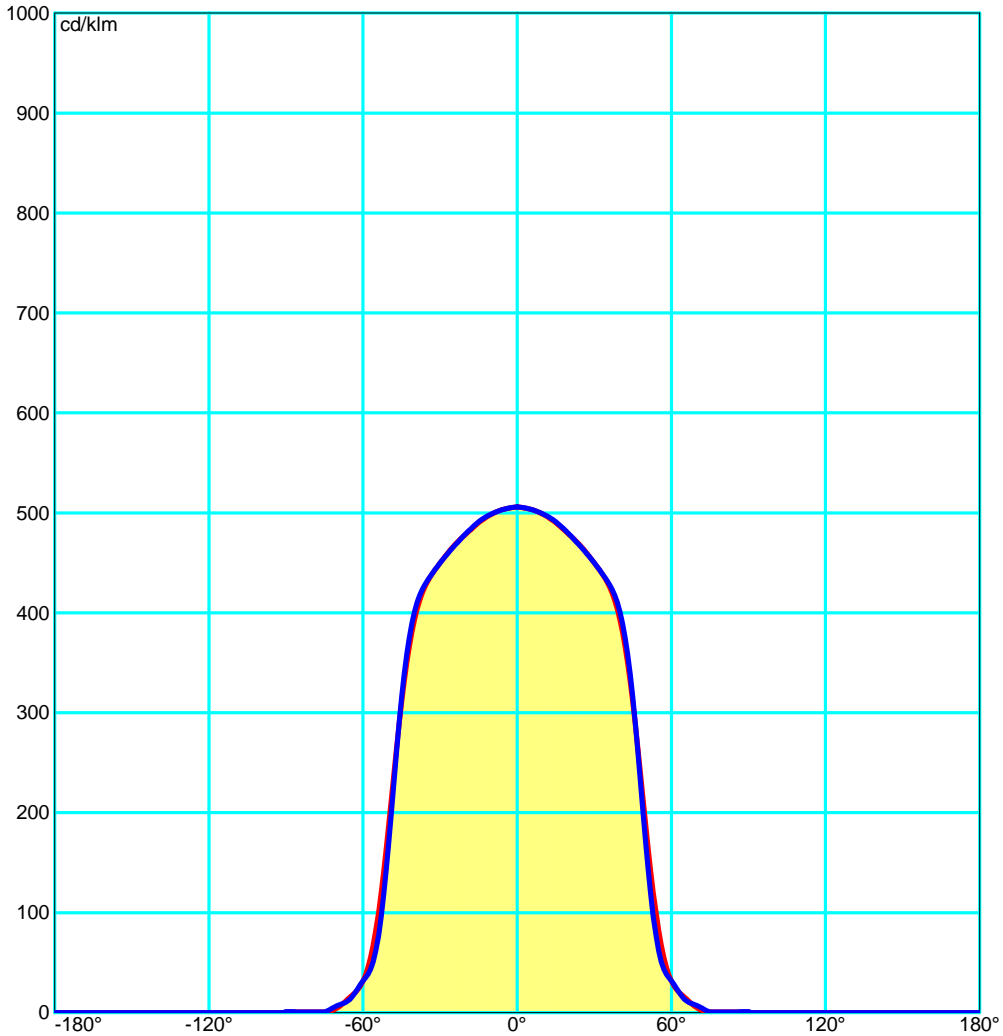

C Halfplanes

180.0 — 0.0
270.0 — 90.0