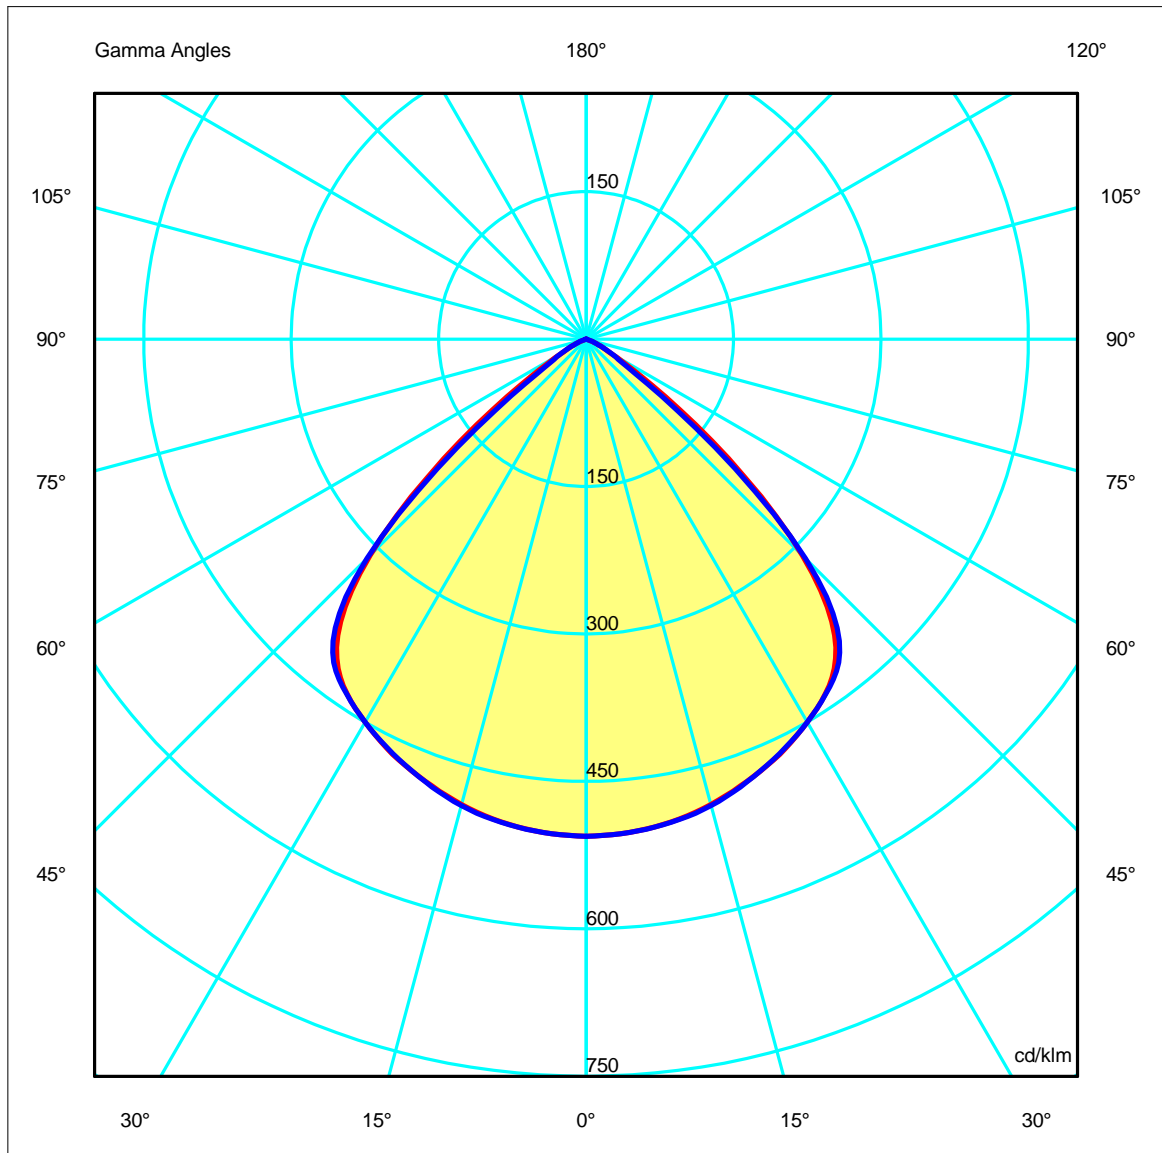

Luminaire

Code 05-5306-CI-F5
Name Proyector led 7W 2700K

Measur.

Code 05-5306-14-F5
Name Proyector led 7W 2700K

Luminaire Flux	350.29 lm	Luminaire Power	8.00 W	Efficacy	43.79 lm/W	Efficiency	100.00%
Lamps Flux	350.30 lm	Maximum value	505.80 cd/klm	Position	C=0.00 G=0.00	CG	Double Symmetrical

Diam=90mm

C Halfplanes

180.0 ——— 0.0
270.0 ——— 90.0