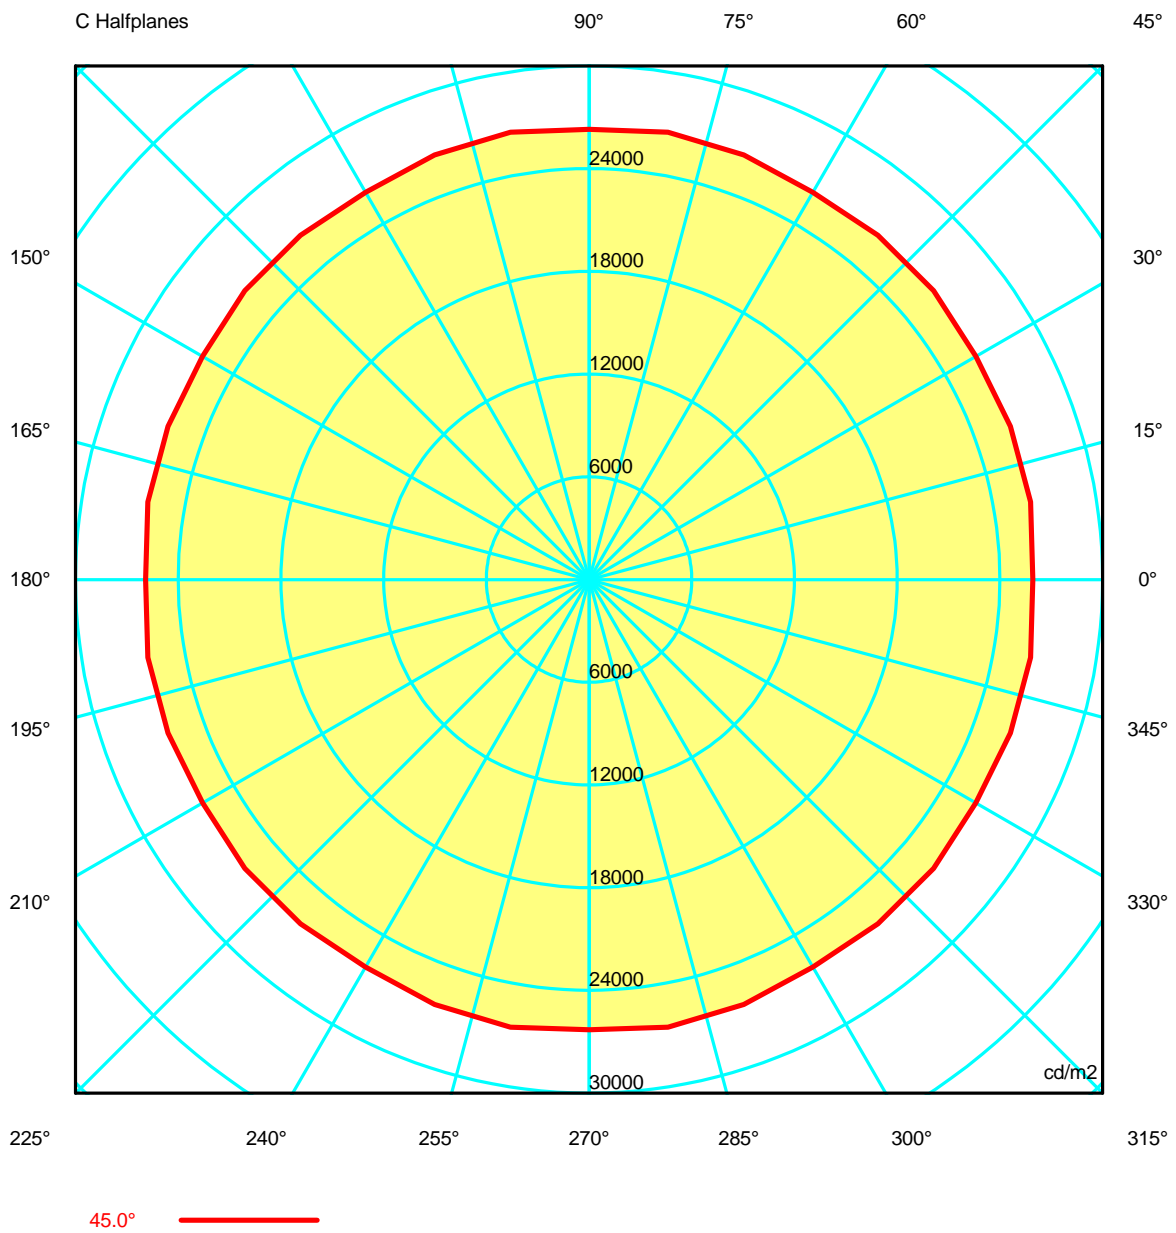

Luminaire
Code 05-5306-CI-F5
Name Proyector led 7W 2700K
Measur.
Code 05-5306-14-F5
Name Proyector led 7W 2700K

Luminaire Flux	350.29 lm	Luminaire Power	8.00 W	Efficacy	43.79 lm/W	Efficiency	100.00%
Lamps Flux	350.30 lm	Maximum value	505.80 cd/klm	Position	C=0.00 G=0.00	CG	Double Symmetrical

Luminance