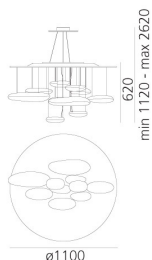

Mercury Suspension LED 2700K

Ross Lovegrove

IP20       Dimmerable: 

LUMINAIRE

- Watt: **58W**
- Voltage: **220V-240V**
- Delivered lumens output: **2893lm**
- CCT: **2700K**
- Efficiency: **54%**
- Efficacy: **49.88lm/W**
- CRI: **90**
- Dimmable Typology: **Push**

Notes

Its modular shape lends itself to the creation and realisation of customized compositions, supplied as special project.

DESCRIPTION

A ceiling fixture that places a floating assembly of large pebbles below a simple modern aluminium disc. These in turn reflect each other bouncing light between their taught bio - morphic surfaces and reflecting the environment around them. During the day the piece acts as a sculptural object reflecting the dynamics of natural light and the movement of people around them. Die-cast aluminium lighting units; reflective units made of injection-moulded thermoplastic material with metallic finish; stainless steel reflector. Dimmable (SwitchDim).

PRODUCT CODE: 1367W10A

FEATURES

- Article Code: **1367W10A**
- Colour: **Polished chrome**
- Installation: **Suspension**
- Material: **Aluminium, ABS, steel**
- Series: **Design Collection, Hydro**
- Environment: **Indoor**
- Area contract: **Hospitality, Office, Residential**
- Emission: **Indirect**
- design by: **Ross Lovegrove**

DIMENSIONS

- Height: **cm 60**
- Diameter: **cm 110**
- Max Height from ceiling: **cm 200**
- Glow Wire Test: **650°**

SOURCES INCLUDED

- Category: **Led**
- Number: **2**
- Watt: **23.62W**
- Delivered lumens output: **2656lm**
- Color temperature (K): **2700K**
- CRI: **90**
- Color Tolerance: **MacAdam 2SDCM**
- Efficacy: **112lm/W**
- Service Life: **50000-L70**