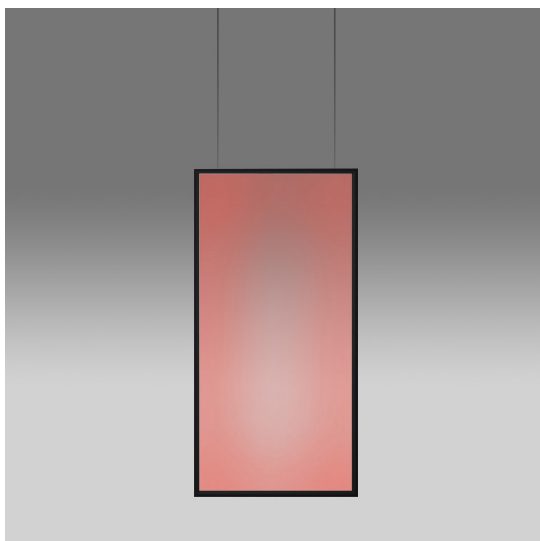

# Discovery Space Rectangular - RGBW - Black - App Compatible

Ernesto Gismondi

IP20    Dimmerable: 

## LUMINAIRE

- Watt: **54W**
- Voltage: **220-240V**
- Delivered lumens output: **2664lm**
- Efficiency: **100%**
- Efficacy: **49.33lm/W**
- CRI: **80**
- Dimmable Typology: **APP**

## DESCRIPTION

Discovery is an unobtrusive, utterly absent and immaterial element. Its volume is only perceived when switched on, thanks to the light that outlines the central emitting surface. The result is a uniform light, ideal for working environments. The company's great optoelectronic skills, combined with a thorough culture of design and with technological know-how, produces a perfectly all-purpose and surprising solution, which translates innovation into emotional perception.

## DIMENSIONS

- Length: **cm 73.5**
- Width: **cm 1.7**
- Height: **cm 147**
- Max Height from ceiling: **cm 297**