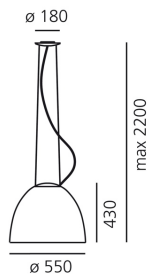

LUMINAIRE

- Power Supply: **Electronic**
- Watt: **45W**
- Voltage: **220V-240V**
- Delivered lumens output: **2006lm**
- CCT: **2700K**
- Efficiency: **56%**
- Efficacy: **44.58lm/W**
- CRI: **90**
- Dimmable Typology: **Push & APP**

Notes

A new perfectly smooth and polished finish gives elegance to the classicNur model. All the versions are encased in a diffuser at the bottom.

DESCRIPTION

PRODUCT CODE: A243400APP

FEATURES

- Article Code: **A243400APP**
- Colour: **White**
- Installation: **Suspension**
- Material: **Aluminum, methacrylate, glass**
- Series: **Design Collection**
- Environment: **Indoor**
- Area contract: **Hospitality, Office, Residential**
- Emission: **Direct/indirect**
- design by: **Ernesto Gismondi**

DIMENSIONS

- Height: **cm 43**
- Diameter: **cm 55**
- Max Height from ceiling: **cm 220**
- Glow Wire Test: **650°C**

SOURCES INCLUDED

- Category: **Led**
- Number: **1**
- Watt: **37W**
- Delivered lumens output: **3747lm**
- Color temperature (K): **2700K**
- CRI: **90**
- Color Tolerance: **MacAdam 2SDCM**
- Efficacy: **103lm/W**
- Service Life: **50000-L70**