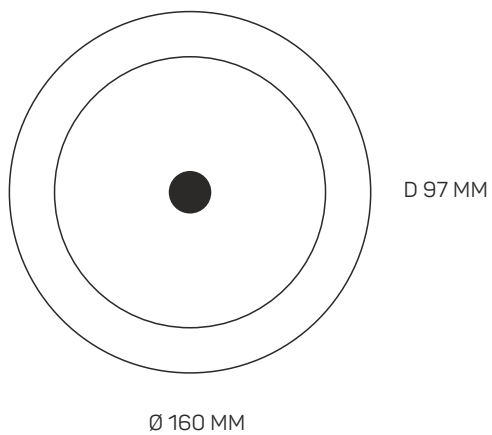

GLOW

LOOM[®]
DESIGN

GLOW

CARBON STEEL + ALUMINUM + ACRYLIC

LED 6 W

2700 K

TRIAC DIMMABLE DRIVER

LUMEN 690