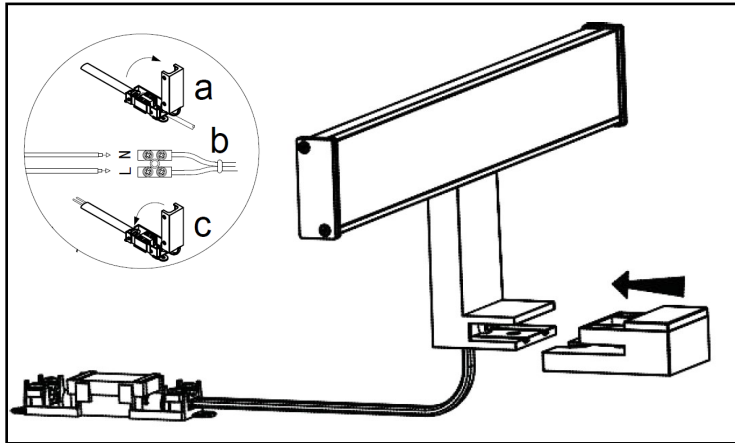

OPTION 1

IP44