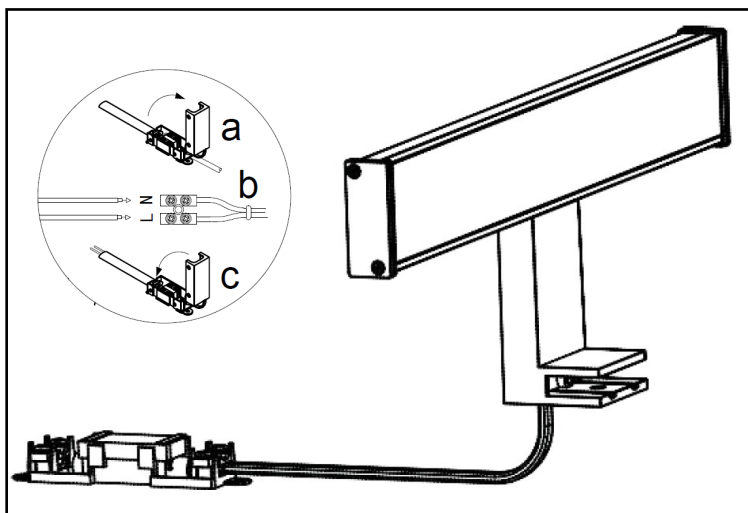

OPTION 1

IP44

OPTION 2

OPTION 3

APPROVED
Q.C 24/7/2024
ISSUE 1

MAINS SUPPLY

LIVE - Possible colours : Red or Brown
NEUTRAL - Possible colours : Black or Blue

LIGHT FITTING