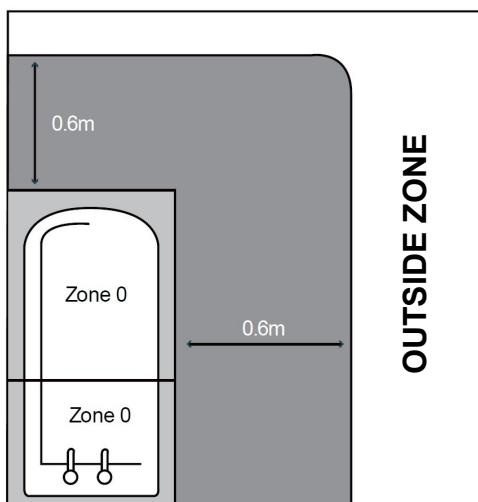

Each zone rating (IP) is determined by the degree of risk of electric shock.

Zone 0 This is the area inside the bath or shower basin and is rated at IPX7.

Zone 1 Refers to the area above the bath or shower up to a height of 2.25 metres and carries a minimum rating of IPX4.

Zone 2 Covers an area 0.6 metres wide immediately next to, and all around zone 1, plus the area below 2.5 metres high directly over the bath or shower. Wash basins should also be treated as zone 2. The minimum rating here is IPX4.

Bathrooms are now allowed to contain a socket outlet, this must be located 3m outside of Zone 1.

Lighting circuits and any socket-outlet circuit in a room containing a bath and/or shower must be provided with 30mA rcd protection.

AREA AROUND SINKS Covers up to 60cm.

Zone 2. IPX4 luminaires should be installed in this Zone.

OUTSIDE ZONE

OUTSIDE

OUTSIDE ZONE