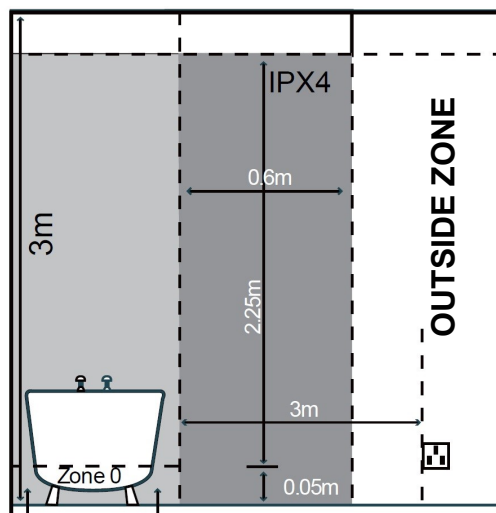

Each zone rating (IP) is determined by the degree of risk of electric shock.

Zone 0 This is the area inside the bath or shower basin and is rated at IPX7.

Zone 1 Refers to the area above the bath or shower up to a height of 2.25 metres and carries a minimum rating of IPX4.

Zone 2 Covers an area 0.6 metres wide immediately next to, and all around zone 1, plus the area below 2.5 metres high directly over the bath or shower. Wash basins should also be treated as zone 2. The minimum rating here is IPX4.

Bathrooms are now allowed to contain a socket outlet, this must be located 3m outside of Zone 1.

Lighting circuits and any socket-outlet circuit in a room containing a bath and/or shower must be provided with 30mA rcd protection.

AREA AROUND SINKS Covers up to 60cm.

Zone 2. IPX4 luminaires should be installed in this Zone.

OUTSIDE ZONE

OUTSIDE

OUTSIDE ZONE