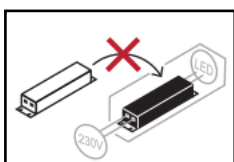

OPTION 1

IP44

OPTION 2

OPTION 3

APPROVED
Q.C 24/7/2024
ISSUE 1

MAINS SUPPLY

LIVE - Possible colours : Red or Brown
NEUTRAL - Possible colours : Black or Blue

LIGHT FITTING