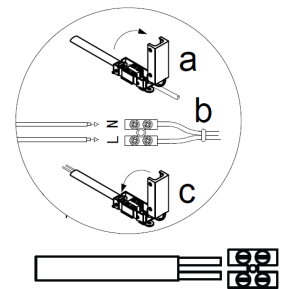

F

G

H

BATHROOM FITTINGS INFORMATION:

This fitting is a IP44 Rated and is suitable for installation in Zone 2.

All installations must comply to guidelines which are based on a zonal concept similar to that used for the installation of lighting around swimming pools.