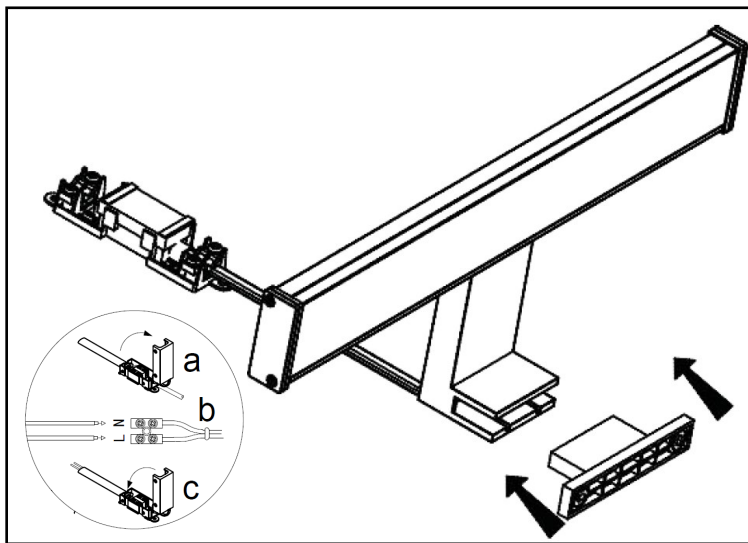

OPTION 1

IP44

OPTION 2

OPTION 3

APPROVED
Q.C 24/7/2024
ISSUE 1

MAINS SUPPLY

LIVE - Possible colours : Red or Brown
NEUTRAL - Possible colours : Black or Blue

LIGHT FITTING