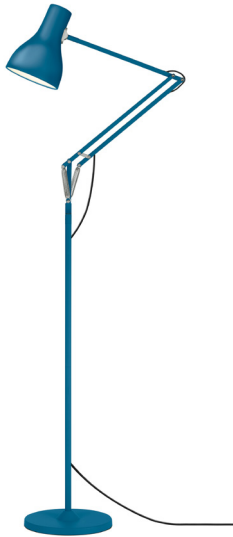

Type 75™ Margaret Howell

ANGLEPOISE®

Type 75™ Collection | Technical Sheet

Launched In 2011 | Designed by Sir Kenneth Grange

ANGLEPOISE® + MARGARET HOWELL

Saxon Blue

Sienna

Yellow Ochre

Bulb
included

Product

Floor Lamp - Sienna
Floor Lamp - Yellow Ochre
Floor Lamp - Saxon Blue

Materials

- Matt paint finishes
- Aluminium shade and arms
- Chrome plated fittings
- Steel floor pole
- Cast iron base with aluminium cover
- IP20 rating

Dimensions

- Shade diameter: ø14.5cm
- Shade height: 19.2cm
- Max reach: 71cm (from pole to shade)
- Base diameter: ø25cm
- Pole height: 91cm
- Cable length: 250cm

Electrical

- Voltage 220/240V, 50/60Hz
- Class II - Double insulated
- Note: Bulb weight critical for balance. Approximate bulb weight 25-60g
- Inline cable switch (30cm from product)
- Plug: 2-pin Europlug to CEE 7/16
- E27 lamp holder
- Maximum permitted bulb: 20W CFL / 10W LED E27
- Supplied with compatible 6W LED E27 bulb
 - Luminous Intensity: 470lm
 - Life: 15,000 Hours
 - Non-dimmable
 - Colour Temperature: 2700K
 - CRI (Ra): 80