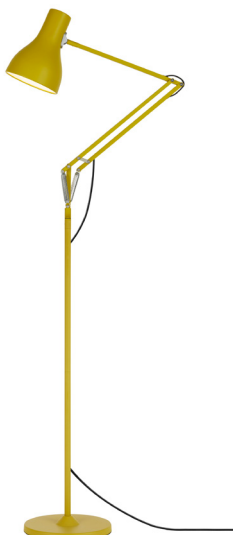

Type 75™ Margaret Howell

ANGLEPOISE®

Type 75™ Collection | Technical Sheet

Launched In 2011 | Designed by Sir Kenneth Grange

ANGLEPOISE® + MARGARET HOWELL

Saxon Blue

Sienna

Yellow Ochre

Bulb
included

Product

Floor Lamp - Sienna
Floor Lamp - Yellow Ochre
Floor Lamp - Saxon Blue

Materials

- Matt paint finishes
- Aluminium shade and arms
- Chrome plated fittings
- Steel floor pole
- Cast iron base with aluminium cover
- IP20 rating

Dimensions

- Shade diameter: ø14.5cm
- Shade height: 19.2cm
- Max reach: 71cm (from pole to shade)
- Base diameter: ø25cm
- Pole height: 91cm
- Cable length: 250cm

Electrical

- Voltage 220/240V, 50/60Hz
- Class II - Double insulated
- Note: Bulb weight critical for balance. Approximate bulb weight 25-60g
- Inline cable switch (30cm from product)
- Plug: 2-pin Europlug to CEE 7/16
- E27 lamp holder
- Maximum permitted bulb: 20W CFL / 10W LED E27
- Supplied with compatible 6W LED E27 bulb
 - Luminous Intensity: 470lm
 - Life: 15,000 Hours
 - Non-dimmable
 - Colour Temperature: 2700K
 - CRI (Ra): 80