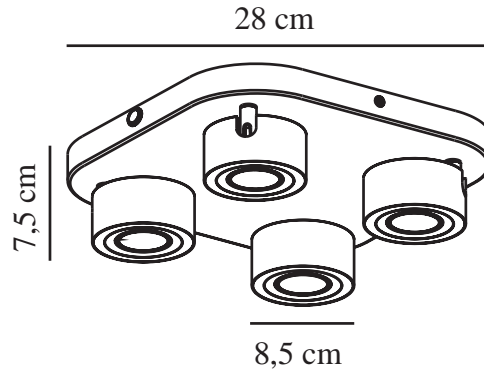

CLYDE 4-SPOT | CEILING LIGHT | BLACK

2412256003

nordlux®

Voltage (V): 220-240 Volt
IP degree: IP20
Class (Class 1, Class 2, Class 3):
Class 2 (Double isolated)
Socket type: LED Module
Parallel connection: False

Primary material: Metal
Secondary material:
Polycarbonate
Colour: Black

Height (cm): 7.5
Width (cm): 28
Shade Diameter (cm): 8.5
Tilt Angle (°): 90
Turning Angle (°): 320

EAN: 5704924018435
TUN: 2378785
Item Number: 2412256003
Pcs Per Master Carton: 3

Sales Box Height (cm): 30
Sales Box Depth (cm): 10
Product net weight (kg): 1.29

Colour temperature (Kelvin): 2700
Ra-value : 80
Lifetime (hours): 25000
Energy class: F
Actual watt (W): 14

- Minimalist Scandinavian design
- The spotlights can be tilted
- 3-step Moodmaker™ dimming with memory function
- 5-year LED guarantee