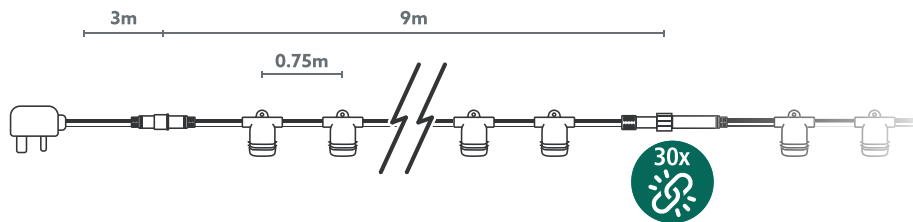

ToLEDo Retro Chroma lamps are included in the YourHome Festoon String Kit and can be purchased separately. See below

Code	Description	Voltage (V)	Power (W)	Luminous Flux (lm)	Luminous Efficacy (lm/W)	Colour	Dominant Wavelength (nm)	Base	Finish	Average rated life (h)	Dimmable (Y/N)	IP Rating	Packaging Qty
ToLEDo™ Retro Chroma Non-Dimmable													
0086306	ToLEDo Retro Chroma A60 Orange E27 SL	220-240	4	380	95	Orange	595	E27	Clear	10,000	N	IP54	6
0086307	ToLEDo Retro Chroma A60 Red E27 SL	220-240	4	80	20	Red	620	E27	Clear	10,000	N	IP54	6
0086308	ToLEDo Retro Chroma A60 Blue E27 SL	220-240	4	80	20	Blue	455	E27	Clear	15,000	N	IP54	6
0086309	ToLEDo Retro Chroma A60 Green E27 SL	220-240	4	700	175	Green	540	E27	Clear	6,000	N	IP54	6
0086310	ToLEDo Retro Chroma A60 G/B/R/O E27 4pk SL	220-240	4	various	various	O/R/B/G	various	E27	Clear	various	N	IP54	6

YourHome Festoon String

Additional Images

Euro Plug

UK Plug

Dimension (mm)

0086324

0086304

SYLVANIA