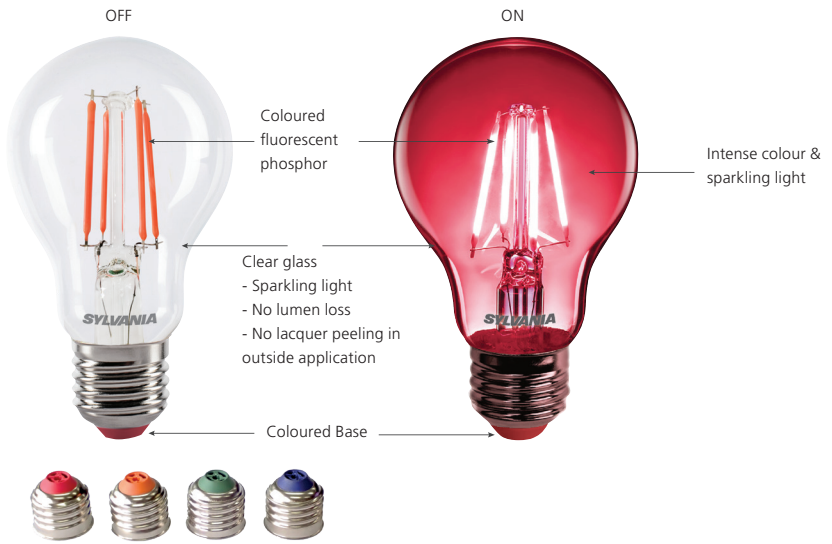

Sylvania's YourHome Festoon String Kit is a stylish lighting solution which contains 12 ToLEDo Retro Chroma coloured lamps. These attractive crystal-clear bulbs are different to other coloured LED lamps on the market today. They use filament LED technology to give a sparkling and intense colour output. They are not coated with a plastic film or painted, which can restrict light output and wear off over time. Instead the colour is emitted from the LED filament itself resulting in an improved light output. The festoon is also available without lamps.

ToLEDo Retro Chroma lamps are included in the YourHome Festoon String Kit and can be purchased separately. See below

Code	Description	Voltage (V)	Power (W)	Luminous Flux (lm)	Luminous Efficacy (lm/W)	Colour	Dominant Wavelength (nm)	Base	Finish	Average rated life (h)	Dimmable (Y/N)	IP Rating	Packaging Qty
ToLEDo™ Retro Chroma Non-Dimmable													
0086306	ToLEDo Retro Chroma A60 Orange E27 SL	220-240	4	380	95	Orange	595	E27	Clear	10,000	N	IP54	6
0086307	ToLEDo Retro Chroma A60 Red E27 SL	220-240	4	80	20	Red	620	E27	Clear	10,000	N	IP54	6
0086308	ToLEDo Retro Chroma A60 Blue E27 SL	220-240	4	80	20	Blue	455	E27	Clear	15,000	N	IP54	6
0086309	ToLEDo Retro Chroma A60 Green E27 SL	220-240	4	700	175	Green	540	E27	Clear	6,000	N	IP54	6
0086310	ToLEDo Retro Chroma A60 G/B/R/O E27 4pk SL	220-240	4	various	various	O/R/B/G	various	E27	Clear	various	N	IP54	6

YourHome Festoon String

Additional Images

Euro Plug

UK Plug

Dimension (mm)

0086324

0086304

SYLVANIA