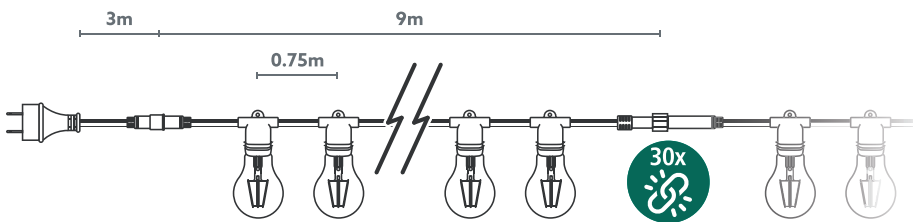

YourHome Festoon String

Additional Images

Euro Plug

UK Plug

Dimension (mm)

0086324

0086304

SYLVANIA