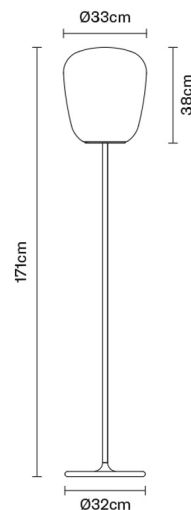

LUMI

**F07C0701**

Alberto Saggia & Valerio Sommella / D&G Studio

**Description**

Floor lamp with diffuser in satin-finish white blown glass. Supporting structure made of metal or polyester reinforced with glass fibre, painted white.

**Voltage**

220-240V

**Socket**

1xE27

**Light source and alternative bulbs**

cod. A10231C01

E27 1x22W - LED  
Max Watt. 150W

**Not included accessories**

Bulb

**Weight Lamp**

Net: 9.38 kg

**Packaging**

Gross weight: 12.67 kg  
Volume: 0.271 m<sup>3</sup>  
Number of boxes: 3

**Specs**

IP40

**Dimensions**