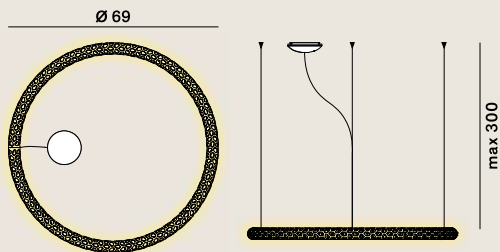

# Rotaliana

Squiggle: Suspension

cod: H1

Light Source	MID POWER LED
Power	40 Watt
Kelvin	2.700
Dimmer	push, dali, 0/1-10V
Lumen	2.800
CRI	90

Class **A / A+ / A++**

Squiggle: Suspension

cod: H2

Light Source	MID POWER LED
Power	56 Watt
Kelvin	2.700
Dimmer	push, dali, 0/1-10V
Lumen	3.900
CRI	90

Class **A / A+ / A++**

Design  
Paolo Rizzatto

Year  
17 - 19

Category: Suspension 