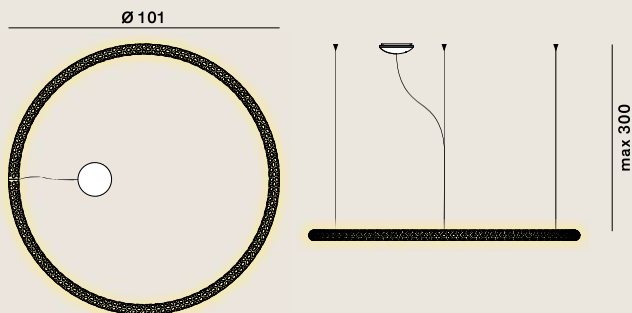

# Rotaliana

Squiggle: Suspension

cod: H1

Light Source	MID POWER LED
Power	40 Watt
Kelvin	2.700
Dimmer	push, dali, 0/1-10V
Lumen	2.800
CRI	90

Class **A / A+ / A++**

Squiggle: Suspension

cod: H2

Light Source	MID POWER LED
Power	56 Watt
Kelvin	2.700
Dimmer	push, dali, 0/1-10V
Lumen	3.900
CRI	90

Class **A / A+ / A++**

Design  
Paolo Rizzatto

Year  
17 - 19

Category: Suspension 