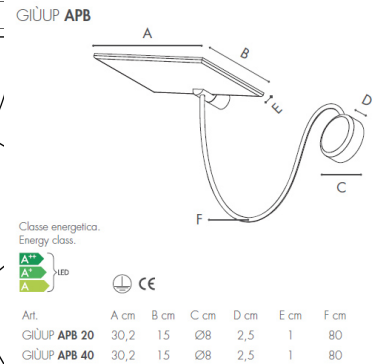

GIÙUP
GIÙUP APB-40

Luminaires

Hersteller	ICONE
Article number	GIÙUP APB-40
Product name	GIÙUP
Product group	wall-mounted luminaire
Mounting type	Surface mounted
Mounting place	Wall
Designer	Marco Pagnoncelli
Test mark	CE

Model / Variant / Configuration

Number / Name	NE
---------------	----

Description

black

Luminaires

Absolute Photometry	
System Light flux	3799.62 Lm
Luminaire output	95.00 Lm/W
LiTG class	A40
CIE flux codes	47 80 97 100 100
System power	40.0W
Protection class	Protection class I
Protection degree	IP 20

Dimensions

Length/Width/Height	302mm/25mm/80mm
Installation depth	1800

Light Source

Lamp type	1 x LED
ZVEI / ILCOS	LED / LED
Lamp power	40 W
System power	40 W
Light flux	3800 lm
Colour temperature	3000K
Colour rendering	1B
Lifetime	50000 h

Description

A collection with a classical design made of turned aluminium.
The body of the fitting is adjustable for a comfortable indirect lighting.
The 220V LED, highly performing and efficient, don't need any driver.
Energy class A++, A+, A - Registered design