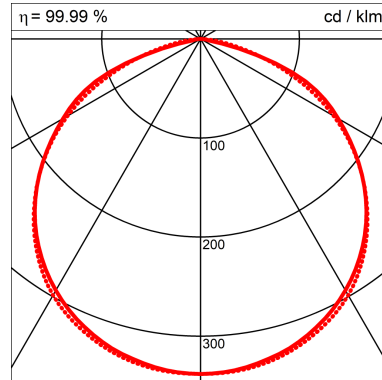

GIÙUP
GIÙUP APB-40

Luminaires

Hersteller	ICONE
Article number	GIÙUP APB-40
Product name	GIÙUP
Product group	wall-mounted luminaire
Mounting type	Surface mounted
Mounting place	Wall
Designer	Marco Pagnoncelli
Test mark	CE

Model / Variant / Configuration

Number / Name	NE

Description

black

Luminaires

Absolute Photometry	
System Light flux	3799.62 Lm
Luminaire output	95.00 Lm/W
LiTG class	A40
CIE flux codes	47 80 97 100 100
System power	40.0W
Protection class	Protection class I
Protection degree	IP 20