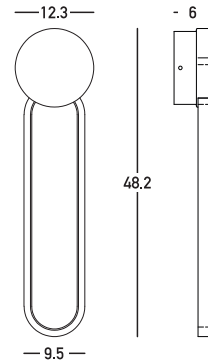

Product Data Sheet

Date: 6/11/2025
Zambelis Lights

Code 23103

Color: Black Matt

Gold Matt Ring

Physical Specifications

Luminaire Type	Indoor Wall Lights
Color	Black Matt-Gold Matt Ring
Material	Aluminum - Silicone
IP	20
Warranty	3 Years

Dimensions Reference

Overall Dimensions	L: 6cm W: 12.3cm H: 48.2cm
Base	Ø: 12.3cm L: 6cm
Profile	L: 2cm H: 1.5cm
Cable & Wires	None
Cutting Hole	None
Depth Required	None

Illumination Data

Color Temperature	3000K
Cri	80
Lumen Output	765Lm
Beam Angle	360° in a sphere
UGR	N/A
Energy Efficiency Class	E
Indicative Lifetime	L70B50 30000h
Mc Adam	SDCM<0.9

Electrical Specifications

Input Voltage	220-240V
Operating Frequency	50/60Hz
Power	13W
Supply Current	300mA
Voltage Compatibility	N/A
Light Source	LED Built in
Dimming Options	Triac
Safety Class	I

Packing Info

Package Size	L: 54cm W: 19cm H: 12.5cm
Gross Weight	0.5kg