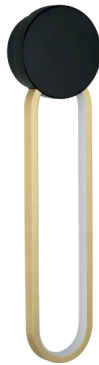

# Product Data Sheet

Date: 6/11/2025  
Zambelis Lights

Code 23103

Color: Black Matt

Gold Matt Ring

## Physical Specifications

Luminaire Type	Indoor Wall Lights
Color	Black Matt-Gold Matt Ring
Material	Aluminum - Silicone
IP	20
Warranty	3 Years

## Dimensions Reference

Overall Dimensions	L: 6cm W: 12.3cm H: 48.2cm
Base	Ø: 12.3cm L: 6cm
Profile	L: 2cm H: 1.5cm
Cable & Wires	None
Cutting Hole	None
Depth Required	None

## Illumination Data

Color Temperature	3000K
Cri	80
Lumen Output	765Lm
Beam Angle	360° in a sphere
UGR	N/A
Energy Efficiency Class	E
Indicative Lifetime	L70B50 30000h
Mc Adam	SDCM<0.9