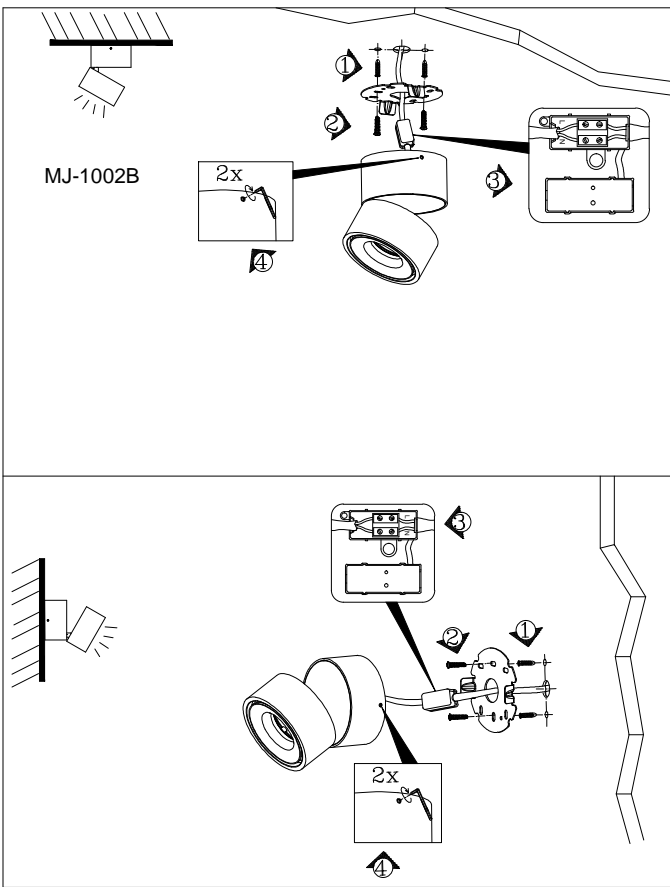

ATTENTION: FOR THIS OPERATION YOU HAVE TO CUT OFF THE POWER

MAXIMUM  
220-240V - 50/60Hz LED 13W

ATTENTION: FOR THIS OPERATION YOU HAVE TO CUT OFF THE POWER

MAXIMUM  
220-240V - 50/60Hz LED 13W