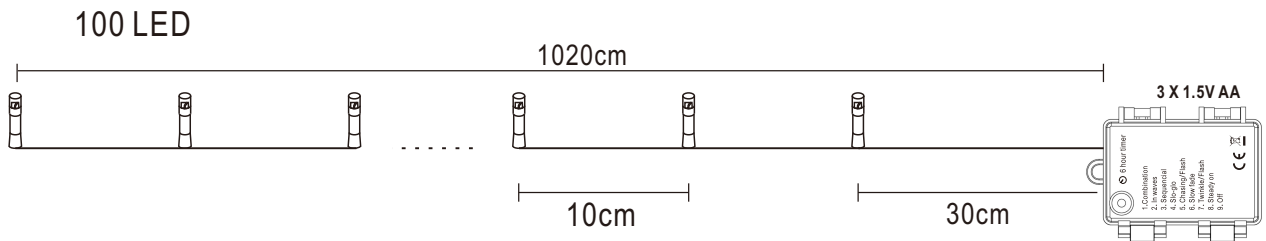

8 functional controller push button that you can select variety function whatever you like. When you press the first time means 6 hours timer counting

80mm