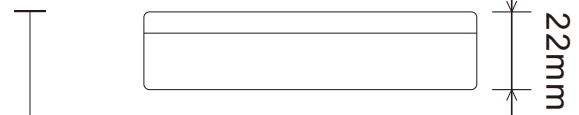

8 functional controller push button that you can select variety function whatever you like. When you press the first time means 6 hours timer counting

80mm